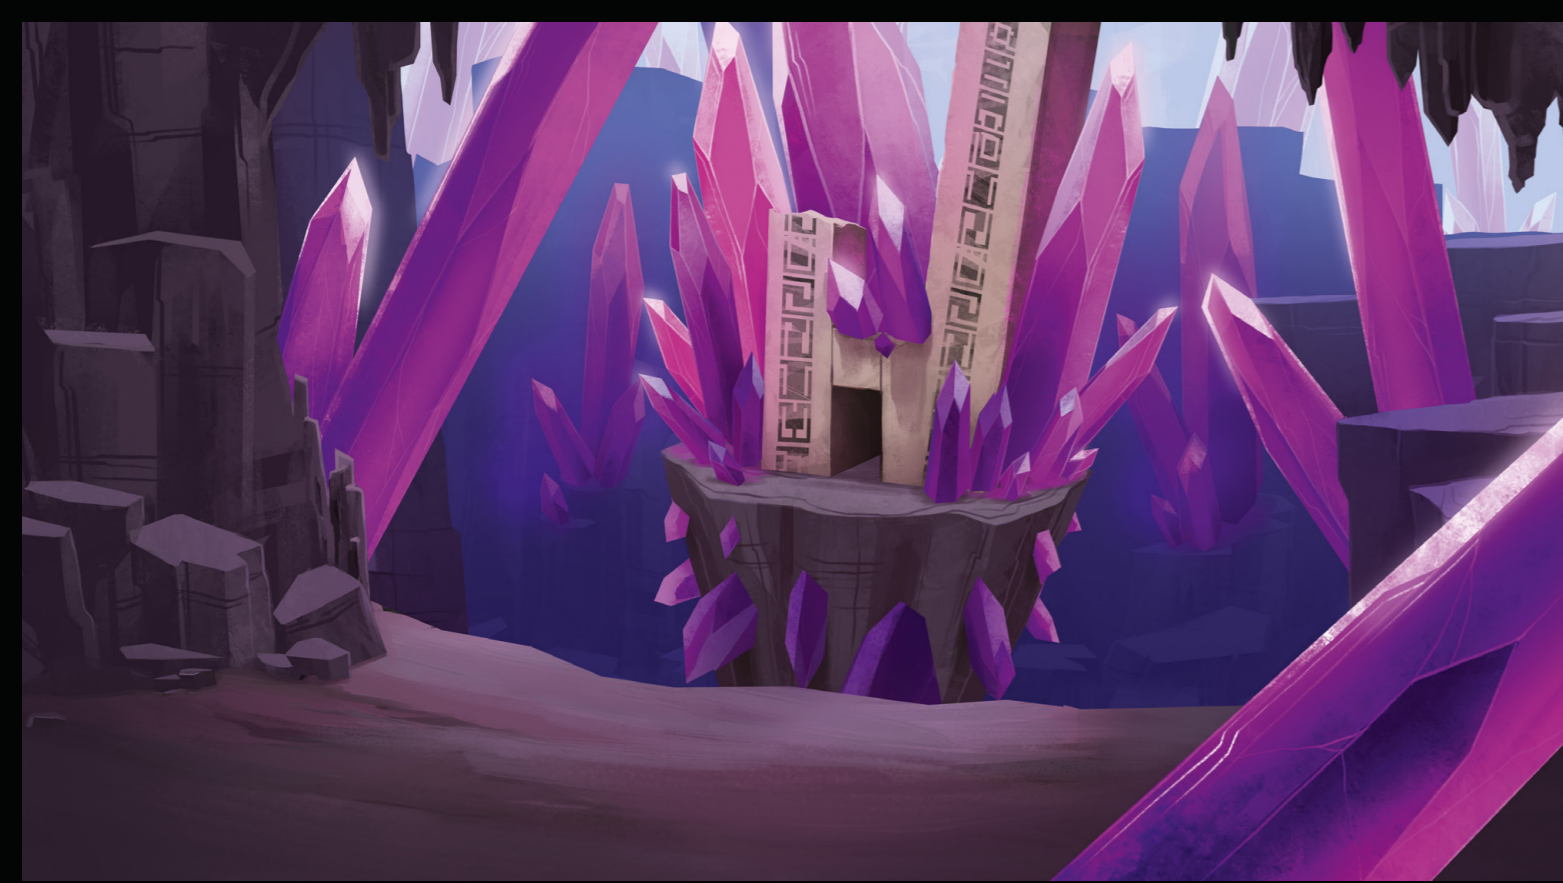

HEROES:

THE TIMELESS HEROES KNOWN AS THE TOA ARE CORE TO BIONICLE. INDIVIDUALLY, THEY REPRESENT FASCINATING AND DIFFERENTIATED PERSONALITY TRAITS THAT ALLOW FOR ROLE-PLAY AND IDENTIFICATION.

AS A GROUP, THE TOA INCARNATE THE POWER OF FRIENDSHIP AND TEAMWORK.