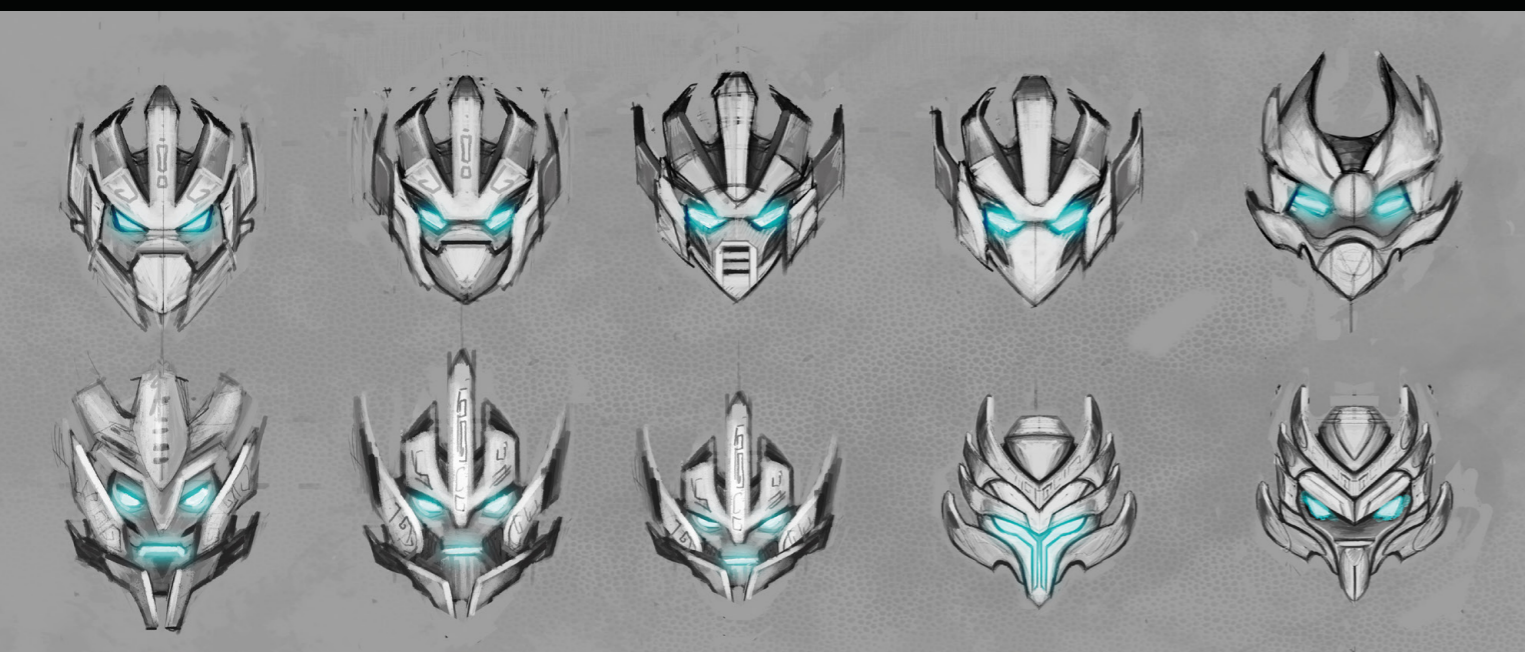

TRAP

STYLE DIRECTION
VILLAIN

"ELEMENTAL"

FUSION WEAPON CREATURES: **BAR GUYS** EXPLORATION

• MASK SNATCHER

TAMU MASK
(DROPPED WHEN HE GOT THE GOLDEN MASK)

DEMON WARRIOR

SKULL INNER HEAD
TRANSPARENT!

TRANSPARENT BONES!
To COMBINE DEMON/SKELETON

SHIELD WEAPON COMBO
CO-INJECTED BUILDABLE WEAPON SHIELD

MASKS:

FOR THE MASK DESIGN WE PURSUED THE ORIGINAL DESIGN LANGUAGE, BUT TWEAKING IT SLIGHTLY TO MAKE IT MORE UP-TO-DATE. IN AN ATTEMPT TO INFUSE THE CHARACTERS WITH EVEN MORE ENERGY AND ACTION, WE TOOK INSPIRATION FROM MANY DIFFERENT SOURCES, E.G. FROM EXTREME SPORTS AND RACING.

SKETCH 01

BIONICLE ULTIMATE MASK

SKETCH 02

BIONICLE ULTIMATE MASK

SKETCH 03

BIONICLE ULTIMATE MASK

SKETCH 04

BIONICLE ULTIMATE MASK