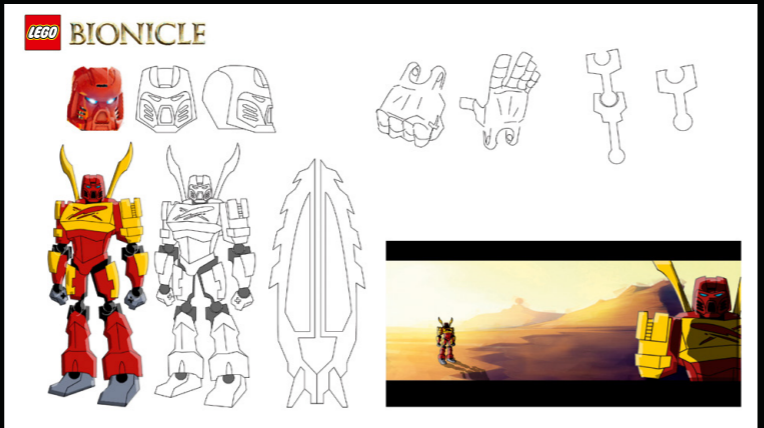

TORNADO OF CREATION POWER II

EKIMU USES HIS RAZOR SHARP SHIELD IN A SPINNING ATTACK!

ONUI SIGNATURE MOVES:

LEVA SIGNATURE MOVES:

GALI SIGNATURE MOVES:

TAHU SIGNATURE MOVES:

POHATI SIGNATURE MOVES:

KOPIKA SIGNATURE MOVES: