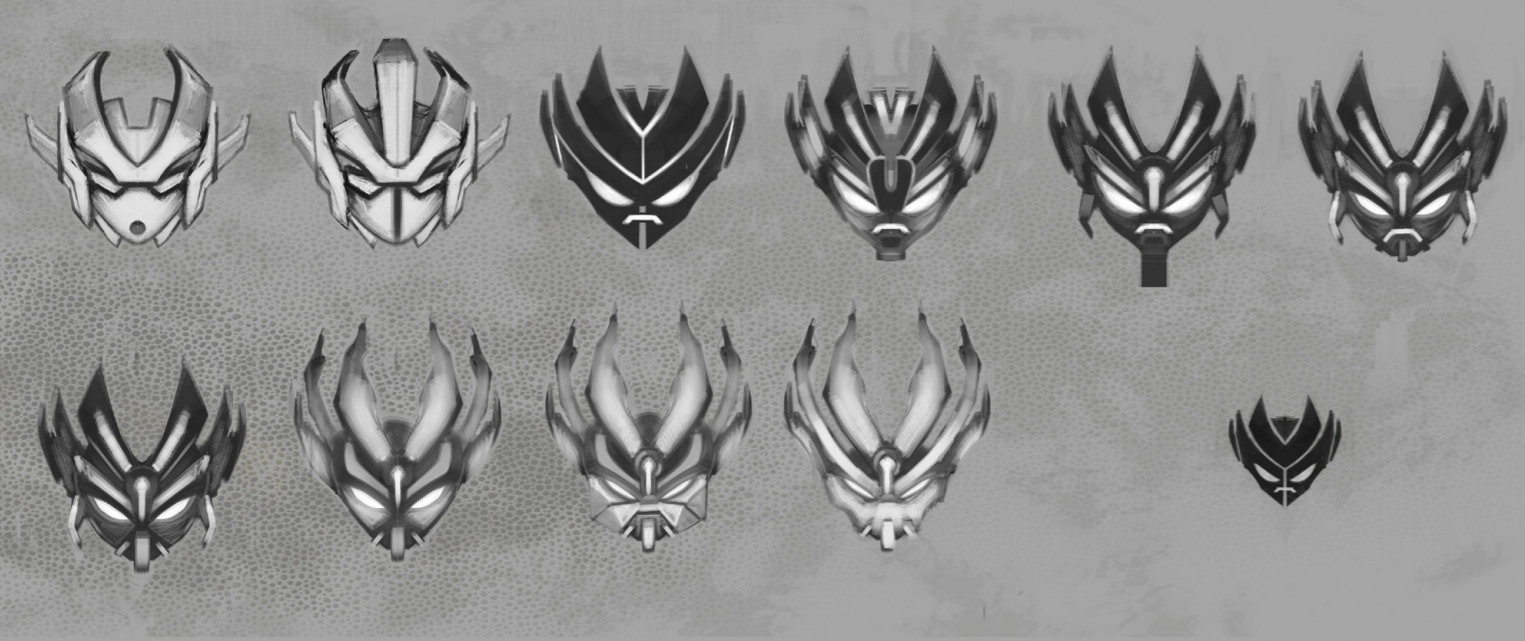

TRAP

STYLE DIRECTION
VILLAIN

"ELEMENTAL"

FUSION WEAPON CREATURES: **BAR GUYS** EXPLORATION

• MASK SNATCHER

TAMU MASK
(DROPPED WHEN HE GOT THE GOLDEN MASK)

DEMON WARRIOR

SKULL INNER HEAD
TRANSPARENT!

TRANSPARENT BONES!
To COMBINE DEMON/SKELETON

SHIELD WEAPON COMBO
CO-INJECTED BUILDABLE WEAPON SHIELD

MASKS:

FOR THE MASK DESIGN WE PURSUED THE ORIGINAL DESIGN LANGUAGE, BUT TWEAKING IT SLIGHTLY TO MAKE IT MORE UP-TO-DATE. IN AN ATTEMPT TO INFUSE THE CHARACTERS WITH EVEN MORE ENERGY AND ACTION, WE TOOK INSPIRATION FROM MANY DIFFERENT SOURCES, E.G. FROM EXTREME SPORTS AND RACING.

SKETCH 01

BIONICLE ULTIMATE MASK

SKETCH 02

BIONICLE ULTIMATE MASK

SKETCH 03

BIONICLE ULTIMATE MASK

SKETCH 04

BIONICLE ULTIMATE MASK