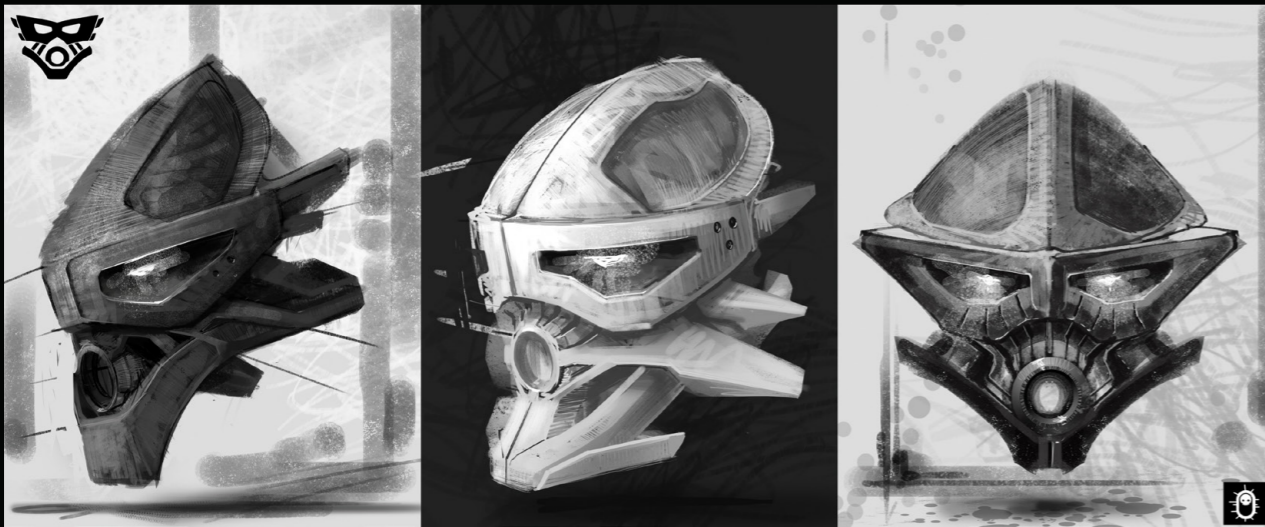

TRAP

STYLE DIRECTION
VILLAIN

"ELEMENTAL"

FUSION WEAPON CREATURES: **BAR GUYS** EXPLORATION

• MASK SNATCHER

TAMU MASK
(DROPPED WHEN HE GOT THE GOLDEN MASK)

DEMON WARRIOR

SKULL INNER HEAD
TRANSPARENT!

TRANSPARENT BONES!
To COMBINE DEMON/SKELETON

SHIELD WEAPON COMBO
CO-INJECTED BUILDABLE WEAPON SHIELD

MASKS:

FOR THE MASK DESIGN WE PURSUED THE ORIGINAL DESIGN LANGUAGE, BUT TWEAKING IT SLIGHTLY TO MAKE IT MORE UP-TO-DATE. IN AN ATTEMPT TO INFUSE THE CHARACTERS WITH EVEN MORE ENERGY AND ACTION, WE TOOK INSPIRATION FROM MANY DIFFERENT SOURCES, E.G. FROM EXTREME SPORTS AND RACING.

SKETCH 01

BIONICLE ULTIMATE MASK

SKETCH 02

BIONICLE ULTIMATE MASK

SKETCH 03

BIONICLE ULTIMATE MASK

SKETCH 04

BIONICLE ULTIMATE MASK