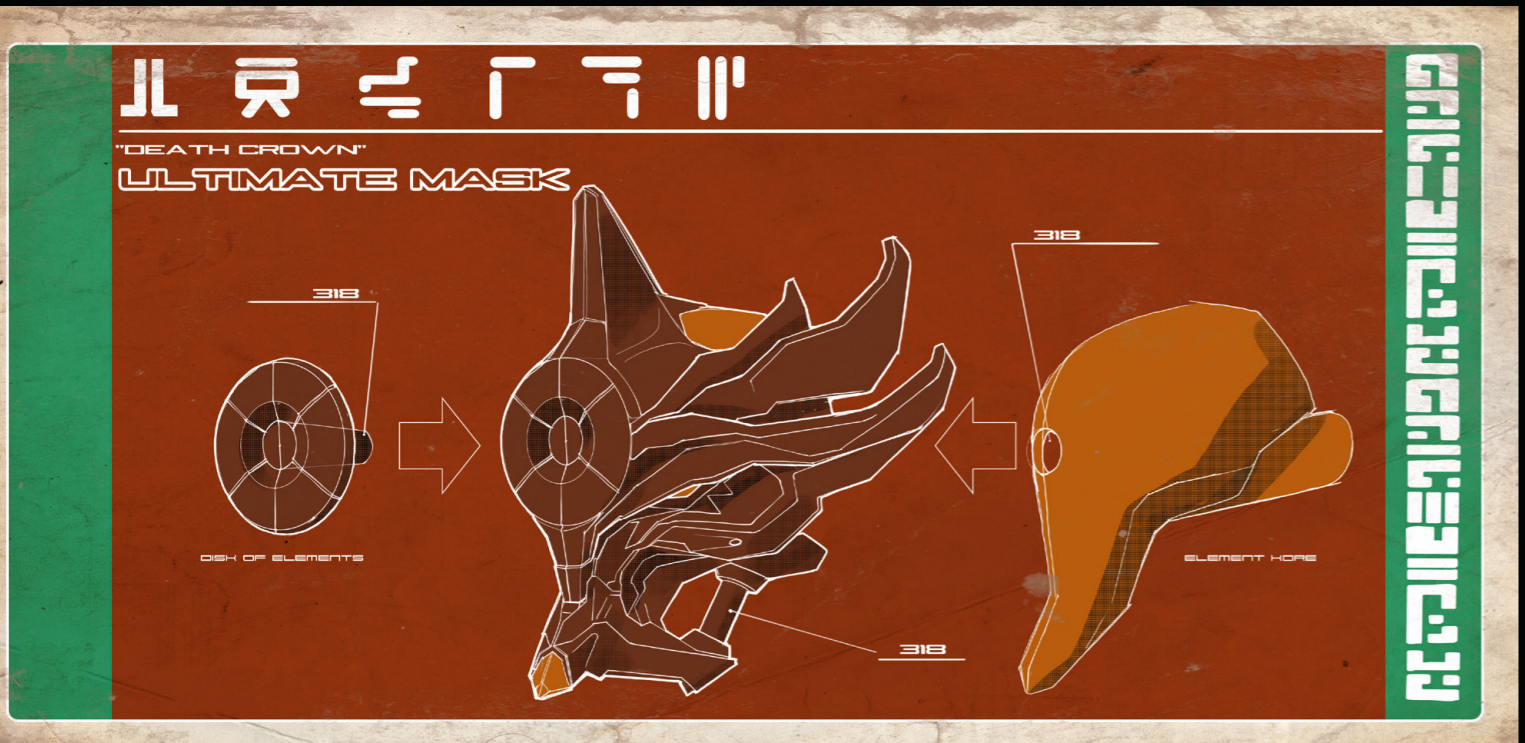

SKETCH 05

BIONICLE ULTIMATE MASK

SKETCH 06

BIONICLE ULTIMATE MASK

SKETCH 06

BIONICLE ULTIMATE MASK

SKETCH 06

BIONICLE ULTIMATE MASK

SKETCH 06

BIONICLE ULTIMATE MASK

SKETCH 06

BIONICLE ULTIMATE MASK

SKETCH 06

BIONICLE ULTIMATE MASK

DESIGN:

THE EXPLORATION OF STYLE HAS BEEN AN ONGOING PROCESS. WE HAVE CONTINUOUSLY EXPLORED THE VISUAL IDENTITY, PUSHING IT FORWARD INTO NEW TERRITORY WHENEVER THE STORY CALLED FOR IT. THE MOST PROMINENT EXAMPLE IS THAT WE MOVED FROM 2D TO 3D TO ALLOW FOR MORE EPIC STORYTELLING FOR THE JOURNEY TO ONE TV EPISODES.