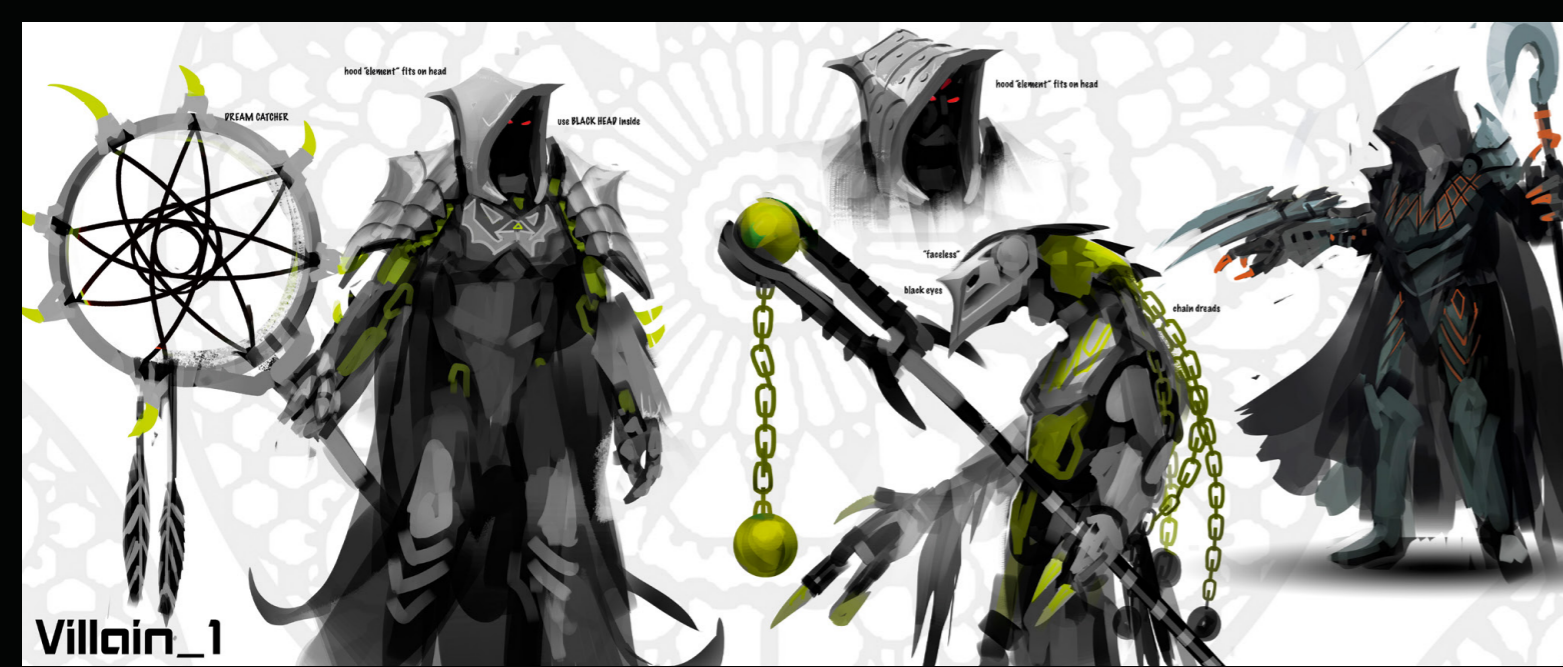

stone slicer

SPIKE SAW

WEAPON

STONE CREATURE

VILLAINS:

TO SAVE THE WORLD, THE TOA MUST FIRST OVERCOME A NUMBER OF VILLAINS BEFORE FINALLY FACING OFF AGAINST THE EVIL OF EVIL, THE GREAT LORD MAKUTA.

THE NEW, DETAILED CONSTRUCTION BUILDING SYSTEM ALLOWED US TO ADD A NEW RANGE OF ICONIC BAD GUYS TO THE EVER EXPANDING UNIVERSE OF BIONICLE.

TRAP

STYLE DIRECTION
VILLAIN

"ELEMENTAL"

FUSION WEAPON CREATURES: **BAR GUYS** EXPLORATION

• MASK SNATCHER

TAMU MASK
(DROPPED WHEN HE GOT THE GOLDEN MASK)

DEMON WARRIOR

SKULL INNER HEAD
TRANSPARENT!