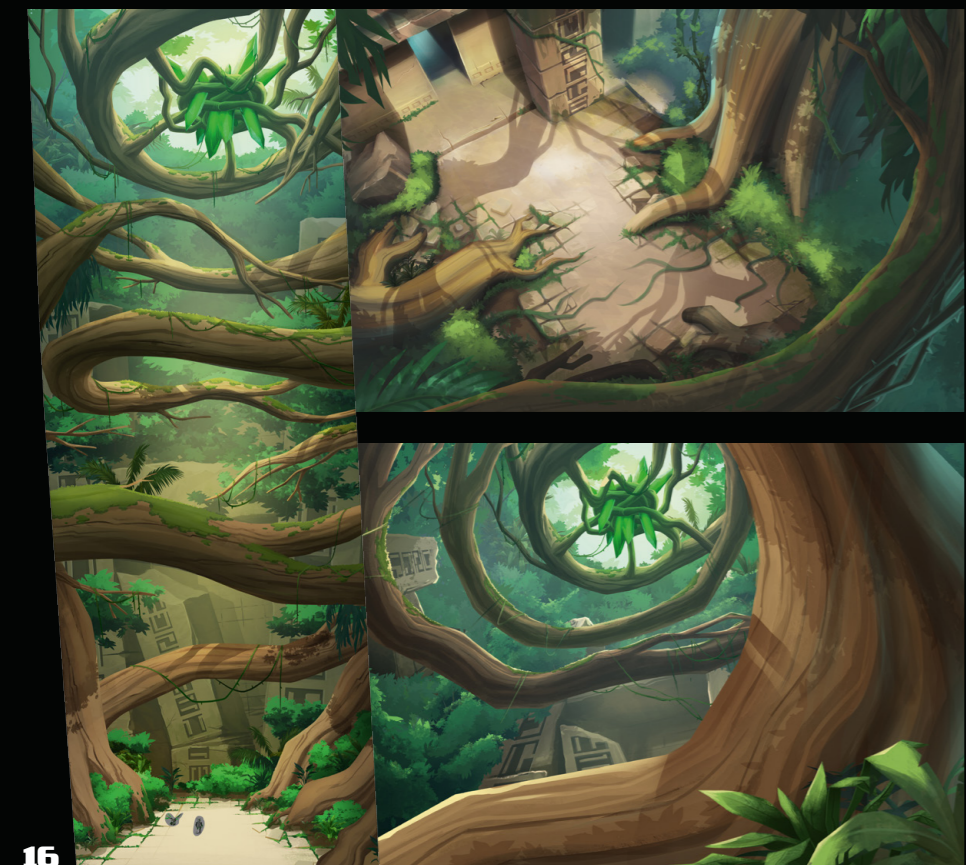

*SUMMER 2016
THE BIONICLE TEAM*

WORLD:

AT THE VERY CORE OF THE WORLD OF BIONICLE YOU FIND THE SIX ELEMENTS; FIRE, WATER, EARTH, STONE, ICE AND JUNGLE. TOGETHER, THE SIX REGIONS MAKE UP THE MYTHICAL ISLAND OF OKOTO, AN EXCITING PLAYGROUND OF ENDLESS ADVENTURE THAT SETS THE SCENE FOR EPIC STORIES OF CONFLICT AND HEROISM.