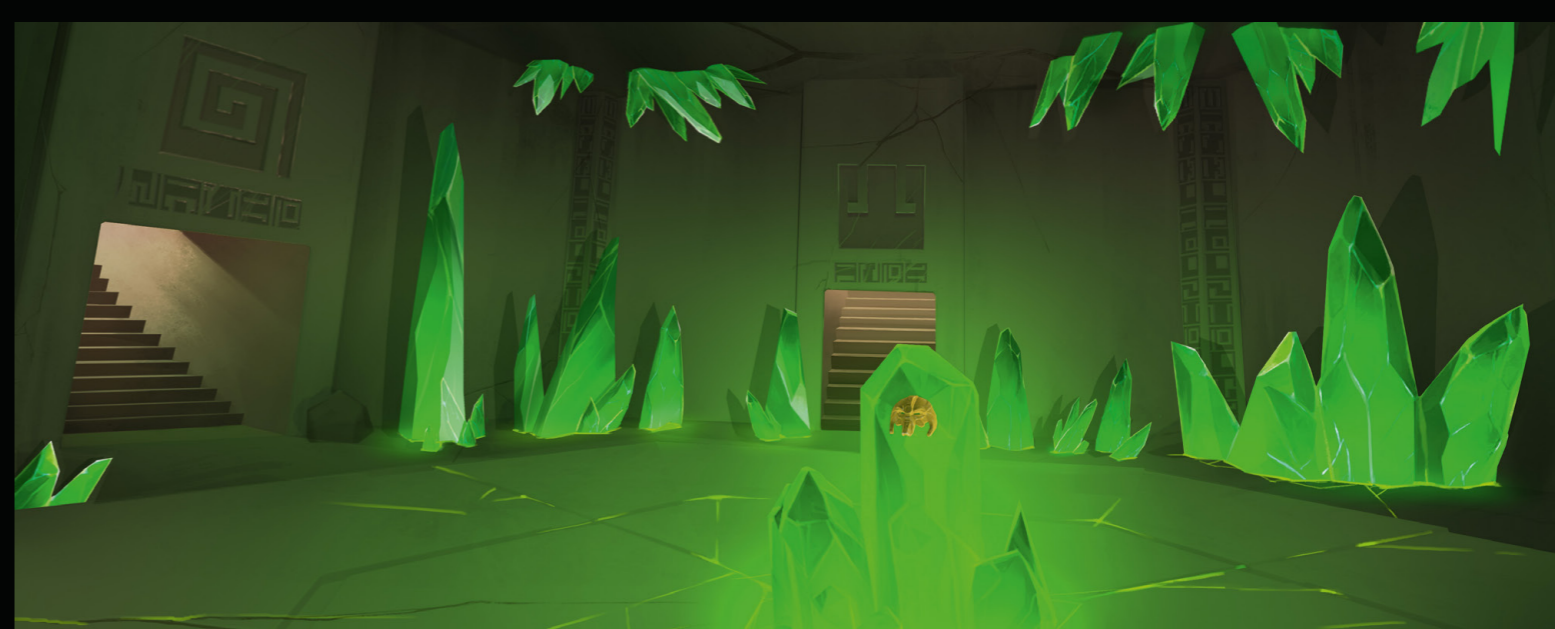

HEROES:

THE TIMELESS HEROES KNOWN AS THE TOA ARE CORE TO BIONICLE. INDIVIDUALLY, THEY REPRESENT FASCINATING AND DIFFERENTIATED PERSONALITY TRAITS THAT ALLOW FOR ROLE-PLAY AND IDENTIFICATION.

AS A GROUP, THE TOA INCARNATE THE POWER OF FRIENDSHIP AND TEAMWORK.