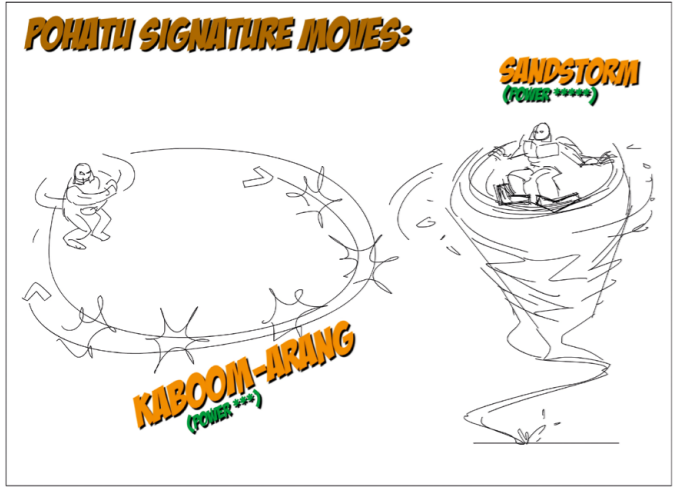

TORNADO OF CREATION POWER II

EKIMU USES HIS RAZOR SHARP SHIELD IN A SPINNING ATTACK!

ONUI SIGNATURE MOVES:

LEVA SIGNATURE MOVES:

GALI SIGNATURE MOVES:

TAHU SIGNATURE MOVES:

POHATI SIGNATURE MOVES:

KOPIKA SIGNATURE MOVES: