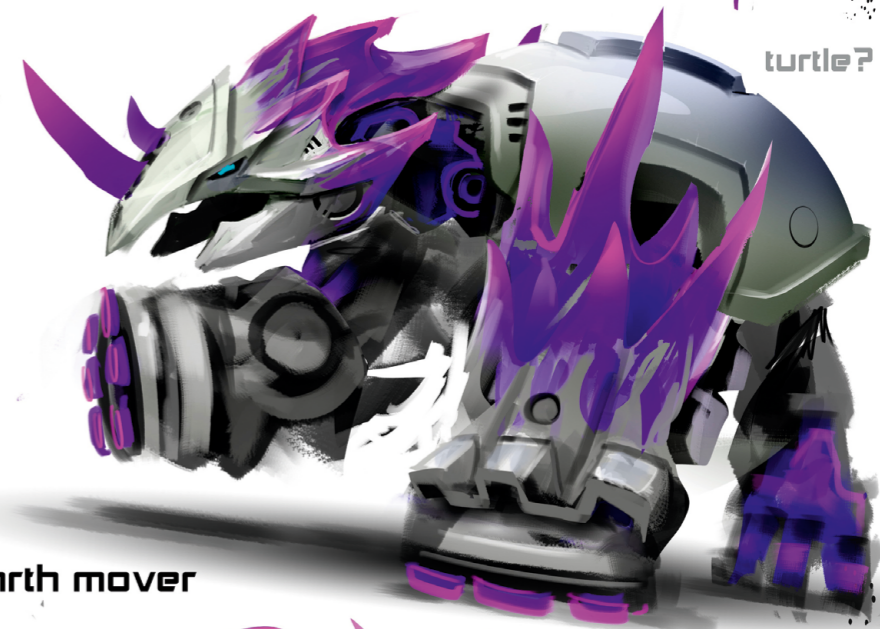

Principle Exploration

cave flyer

FLIGHT

ABILITY

crystal crusher

co-injected armor claw

ARMOR

turtle?

③ STINGER EXO SUIT

STONE CREATURE
Principle Exploration

draco fly

FLIGHT

ABILITY

lightning clamp

armor claw

ARMOR