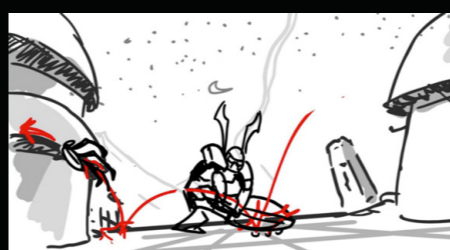

SKETCH 06

BIONICLE ULTIMATE MASK

SKETCH 06

BIONICLE ULTIMATE MASK

SKETCH 06

BIONICLE ULTIMATE MASK

DESIGN:

THE EXPLORATION OF STYLE HAS BEEN AN ONGOING PROCESS. WE HAVE CONTINUOUSLY EXPLORED THE VISUAL IDENTITY, PUSHING IT FORWARD INTO NEW TERRITORY WHENEVER THE STORY CALLED FOR IT. THE MOST PROMINENT EXAMPLE IS THAT WE MOVED FROM 2D TO 3D TO ALLOW FOR MORE EPIC STORYTELLING FOR THE JOURNEY TO ONE TV EPISODES.

TORNADO OF CREATION POWER II

EKIMU USES HIS RAZOR SHARP SHIELD IN A SPINNING ATTACK!

ONUI SIGNATURE MOVES:

LEVA SIGNATURE MOVES:

GALI SIGNATURE MOVES:

TAHU SIGNATURE MOVES:

POHATI SIGNATURE MOVES:

KOPIKA SIGNATURE MOVES: