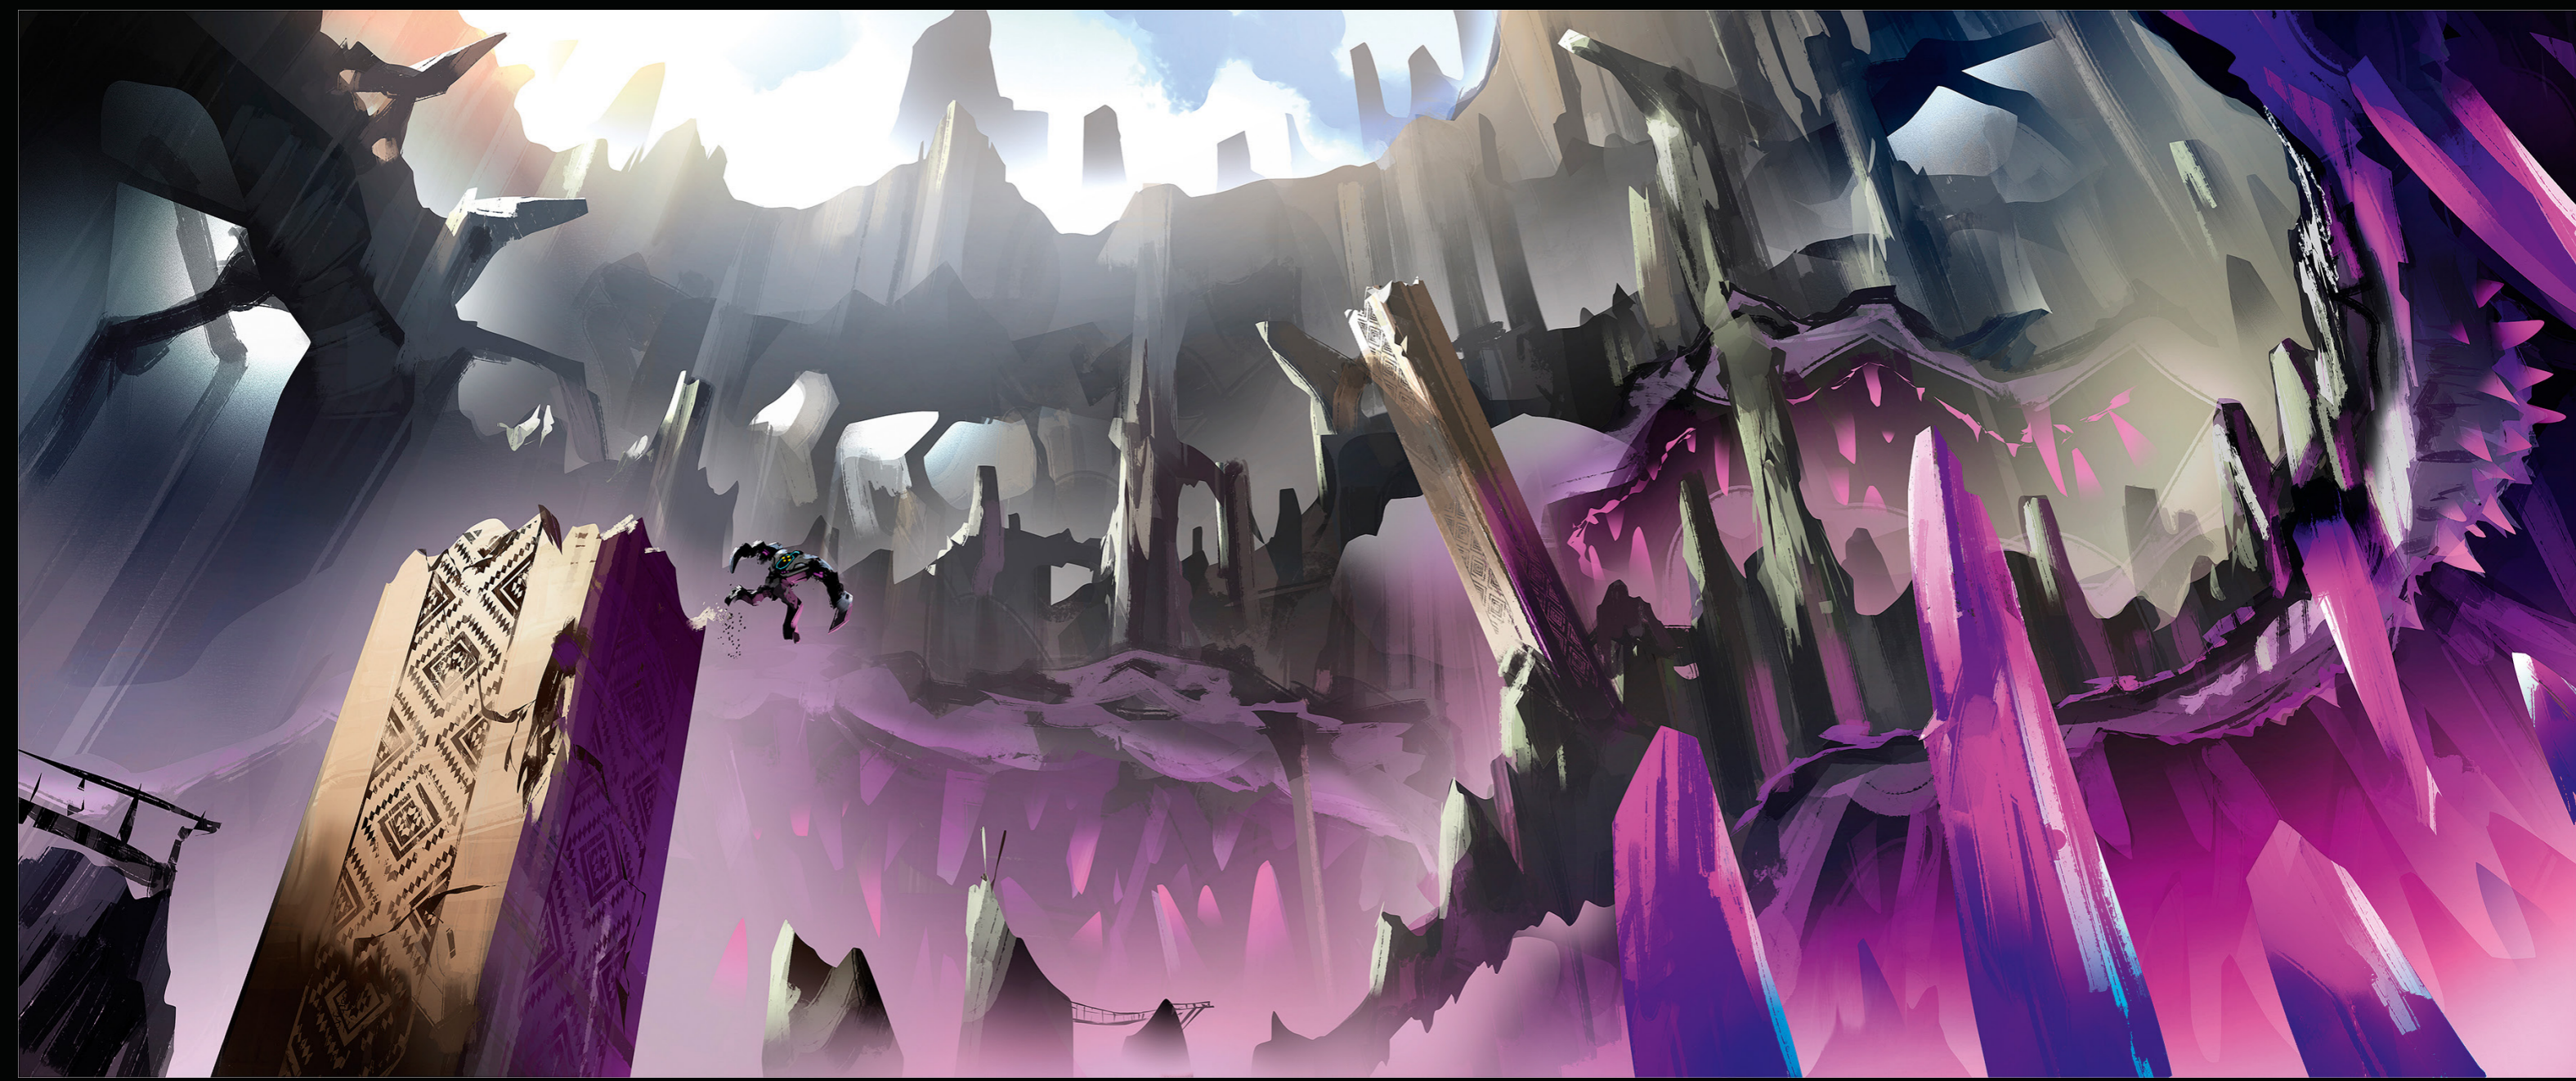

HEROES:

THE TIMELESS HEROES KNOWN AS THE TOA ARE CORE TO BIONICLE. INDIVIDUALLY, THEY REPRESENT FASCINATING AND DIFFERENTIATED PERSONALITY TRAITS THAT ALLOW FOR ROLE-PLAY AND IDENTIFICATION.

AS A GROUP, THE TOA INCARNATE THE POWER OF FRIENDSHIP AND TEAMWORK.