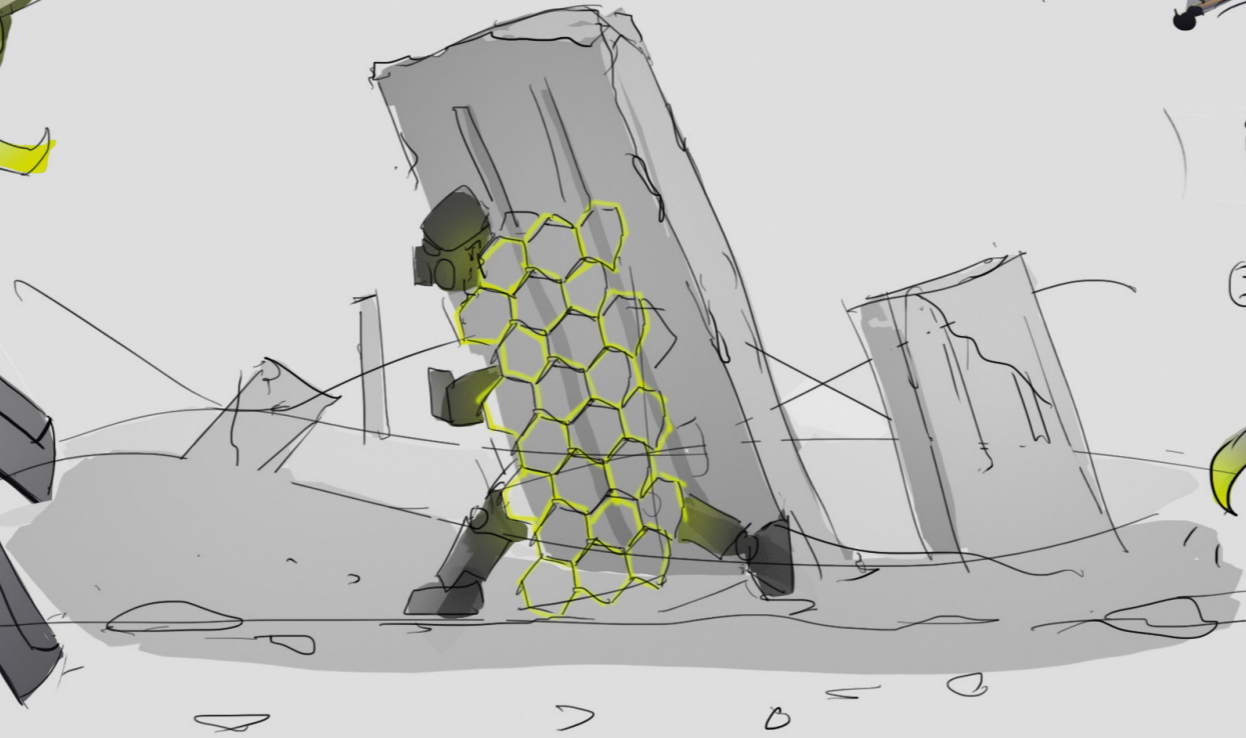

③ STINGER EXO SUIT

STONE CREATURE
Principle Exploration

draco fly

FLIGHT

ABILITY

lightning clamp

armor claw

ARMOR

stone slicer

SPIKE SAW

WEAPON

STONE CREATURE

VILLAINS:

TO SAVE THE WORLD, THE TOA MUST FIRST OVERCOME A NUMBER OF VILLAINS BEFORE FINALLY FACING OFF AGAINST THE EVIL OF EVIL, THE GREAT LORD MAKUTA.

THE NEW, DETAILED CONSTRUCTION BUILDING SYSTEM ALLOWED US TO ADD A NEW RANGE OF ICONIC BAD GUYS TO THE EVER EXPANDING UNIVERSE OF BIONICLE.