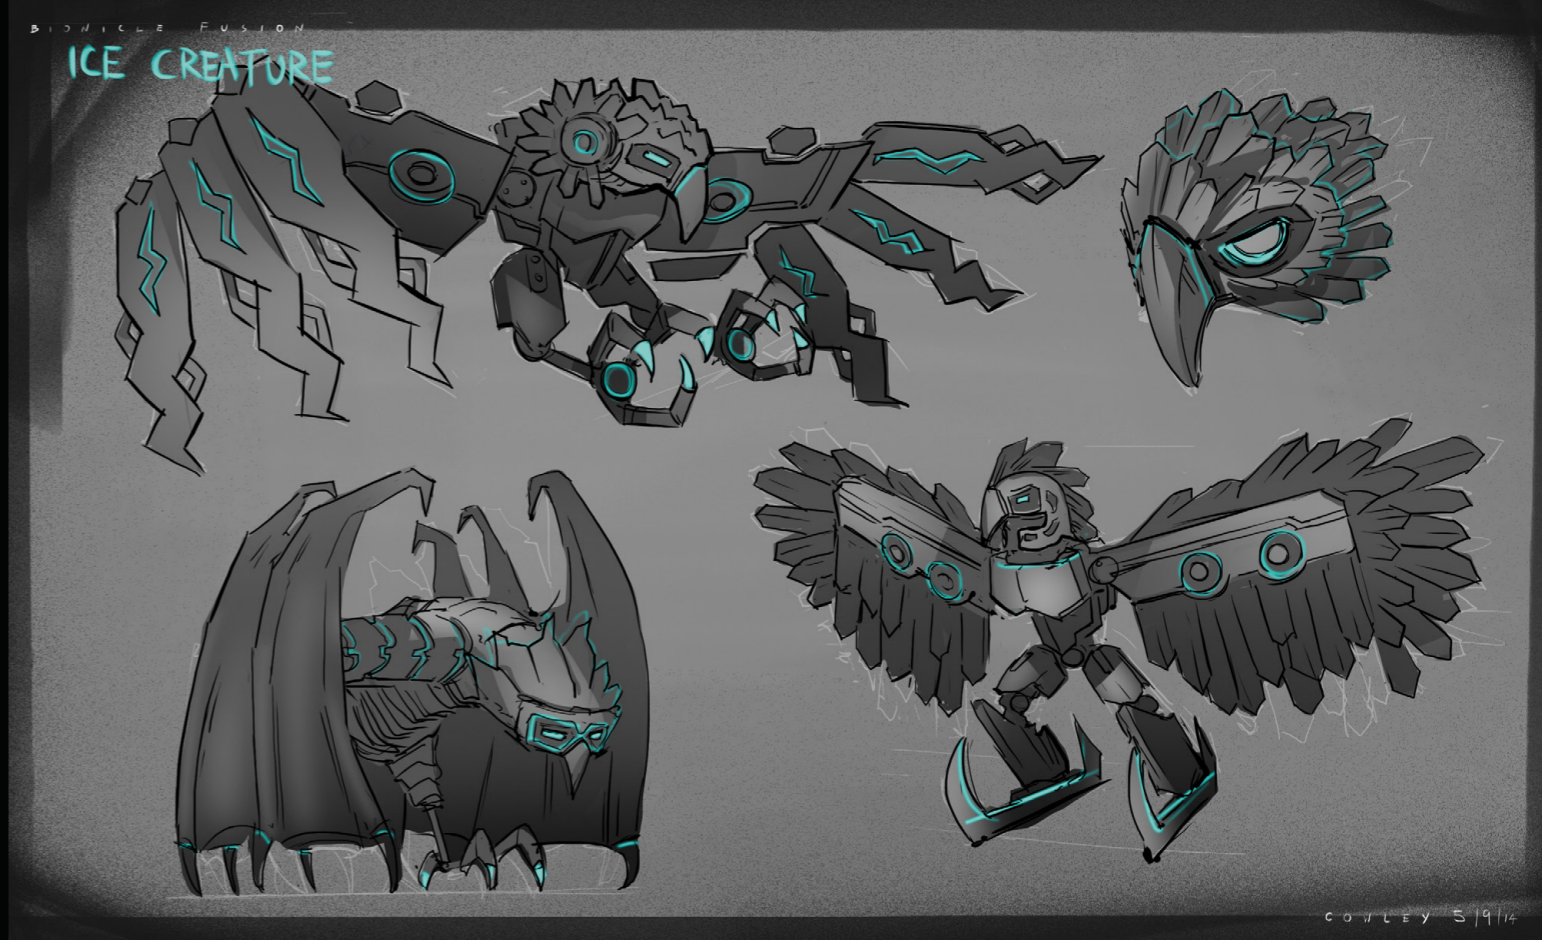

WEAPON

ICE CREATURE
Principle Exploration

ABILITY

ARMOR

WEAPON

COWLEY 5/14/14

FUSION WEAPON CREATURES: ICE

EARTH CREATURE

Principle Exploration

cave flyer

FLIGHT

ABILITY

crystal crusher

co-injected armor claw

ARMOR

turtle?