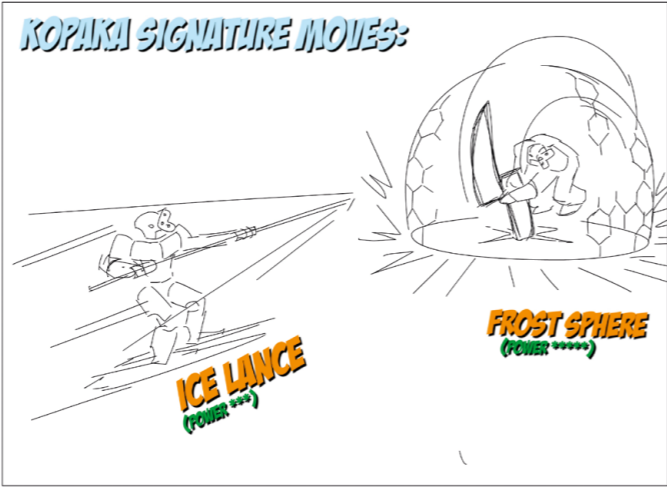

TORNADO OF CREATION POWER II

EKIMU USES HIS RAZOR SHARP SHIELD IN A SPINNING ATTACK!

ONUI SIGNATURE MOVES:

LEVA SIGNATURE MOVES:

GALI SIGNATURE MOVES:

TAHU SIGNATURE MOVES:

POHATI SIGNATURE MOVES:

KOPIKA SIGNATURE MOVES: