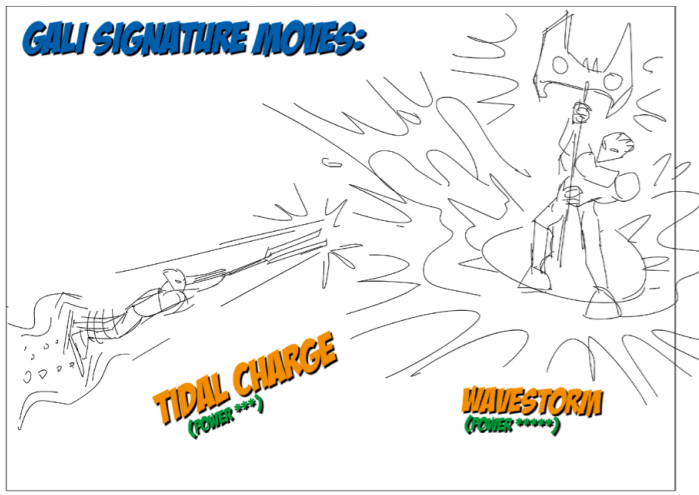

TORNADO OF CREATION POWER II

EKIMU USES HIS RAZOR SHARP SHIELD IN A SPINNING ATTACK!

ONUI SIGNATURE MOVES:

LEVA SIGNATURE MOVES:

GALI SIGNATURE MOVES:

TAHU SIGNATURE MOVES:

POHATI SIGNATURE MOVES:

KOPIKA SIGNATURE MOVES: