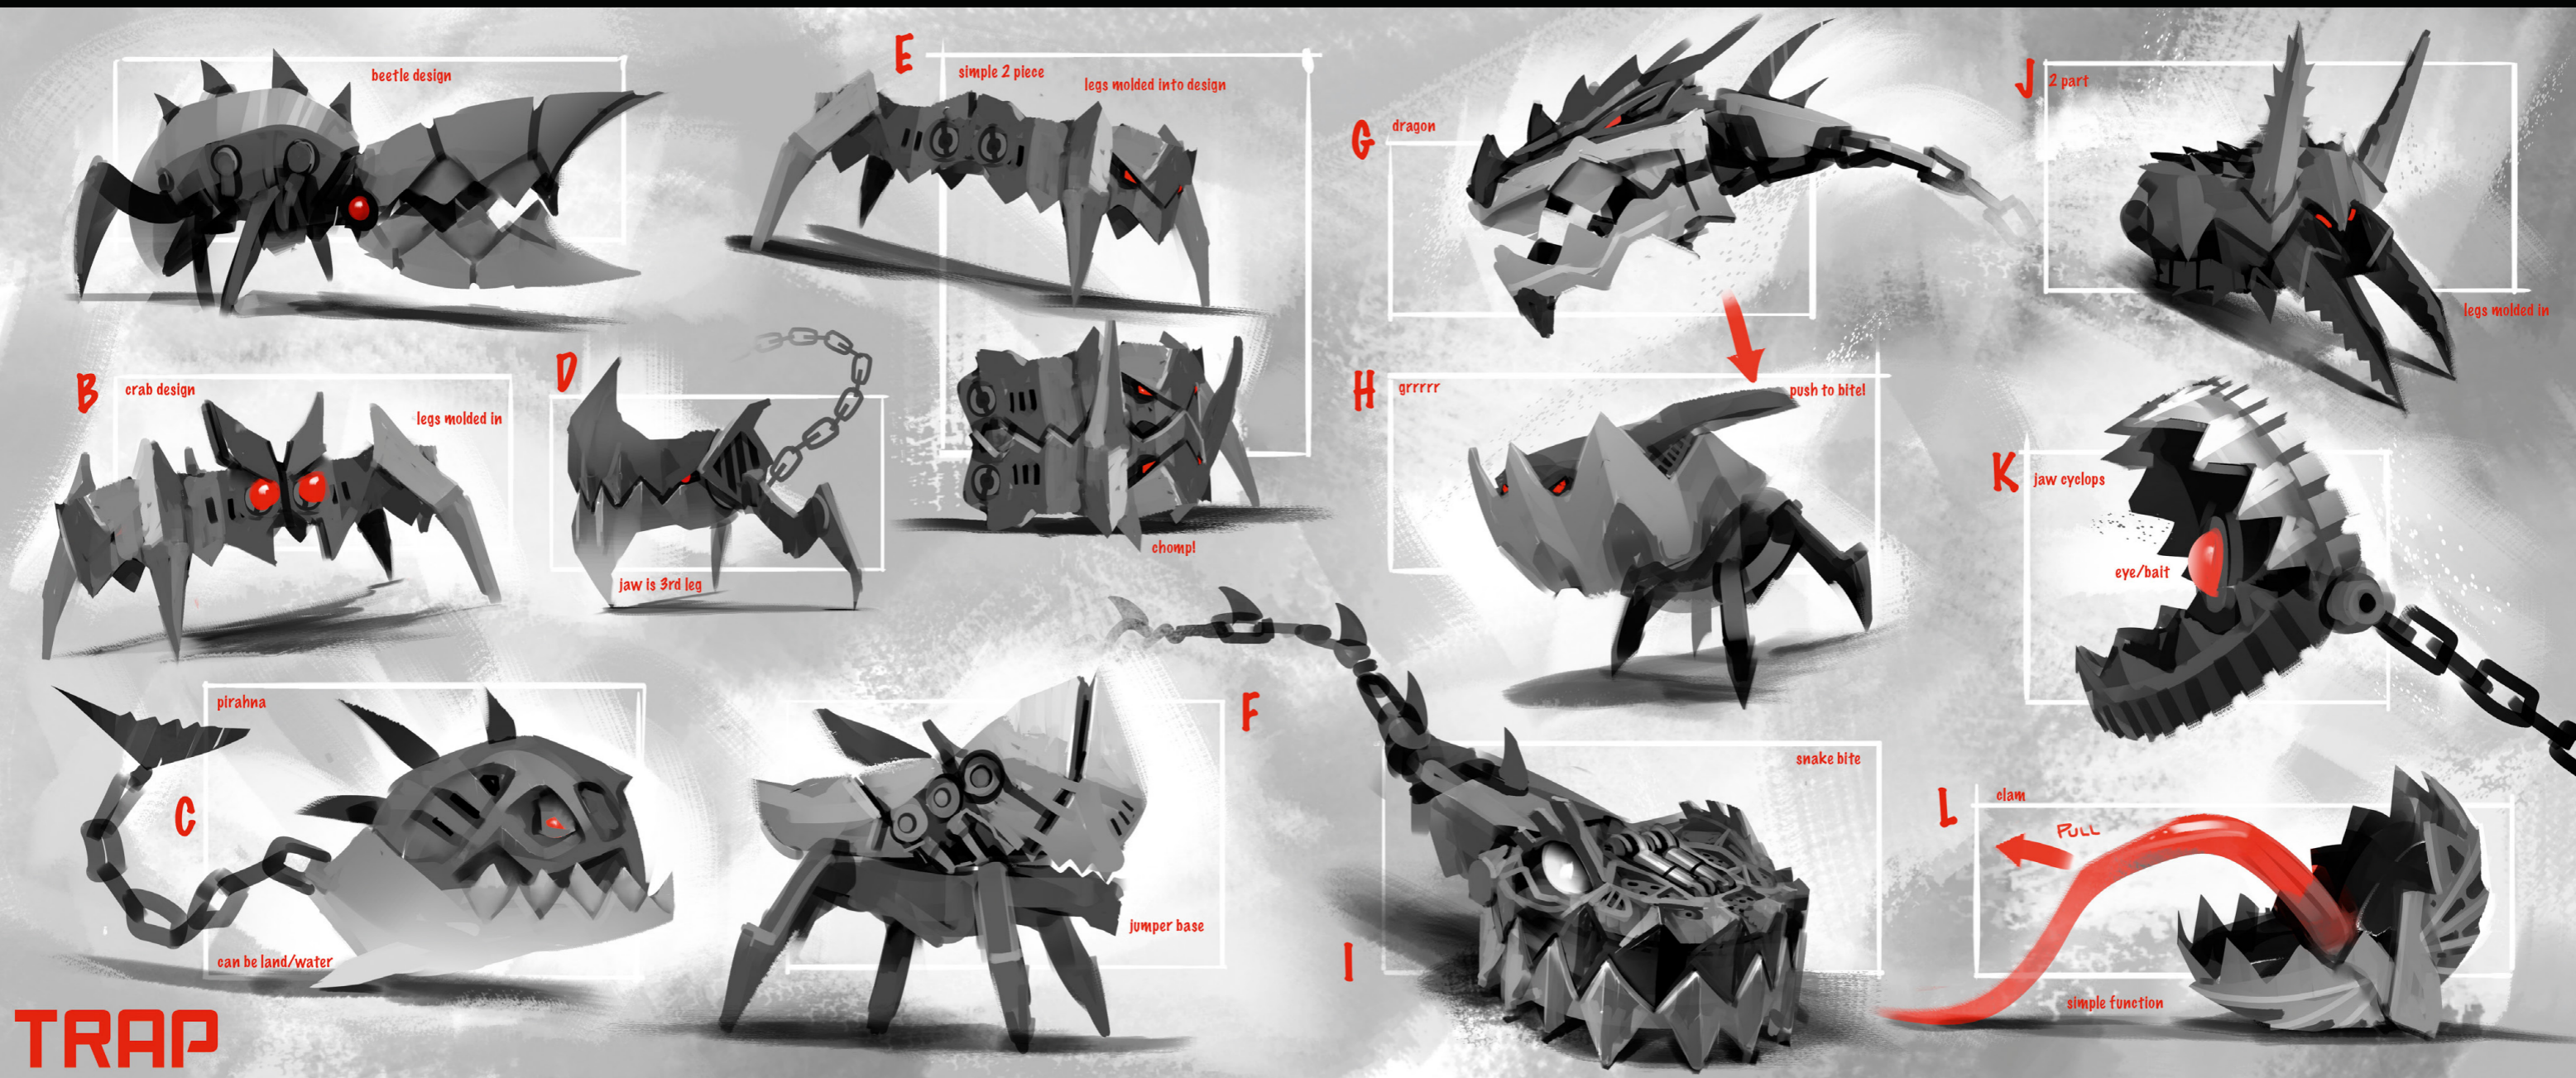

③ STINGER EXO SUIT

STONE CREATURE
Principle Exploration

draco fly

FLIGHT

ABILITY

lightning clamp

armor claw

ARMOR

stone slicer

SPIKE SAW

WEAPON

STONE CREATURE

VILLAINS:

TO SAVE THE WORLD, THE TOA MUST FIRST OVERCOME A NUMBER OF VILLAINS BEFORE FINALLY FACING OFF AGAINST THE EVIL OF EVIL, THE GREAT LORD MAKUTA.

THE NEW, DETAILED CONSTRUCTION BUILDING SYSTEM ALLOWED US TO ADD A NEW RANGE OF ICONIC BAD GUYS TO THE EVER EXPANDING UNIVERSE OF BIONICLE.

TRAP

STYLE DIRECTION
VILLAIN

"ELEMENTAL"

FUSION WEAPON CREATURES: **BAR GUYS** EXPLORATION

• MASK SNATCHER

TAMU MASK
(DROPPED WHEN HE GOT THE GOLDEN MASK)

DEMON WARRIOR

SKULL INNER HEAD
TRANSPARENT!

TRANSPARENT BONES!
To COMBINE DEMON/SKELETON

SHIELD WEAPON COMBO
CO-INJECTED BUILDABLE WEAPON SHIELD

MASKS:

FOR THE MASK DESIGN WE PURSUED THE ORIGINAL DESIGN LANGUAGE, BUT TWEAKING IT SLIGHTLY TO MAKE IT MORE UP-TO-DATE. IN AN ATTEMPT TO INFUSE THE CHARACTERS WITH EVEN MORE ENERGY AND ACTION, WE TOOK INSPIRATION FROM MANY DIFFERENT SOURCES, E.G. FROM EXTREME SPORTS AND RACING.