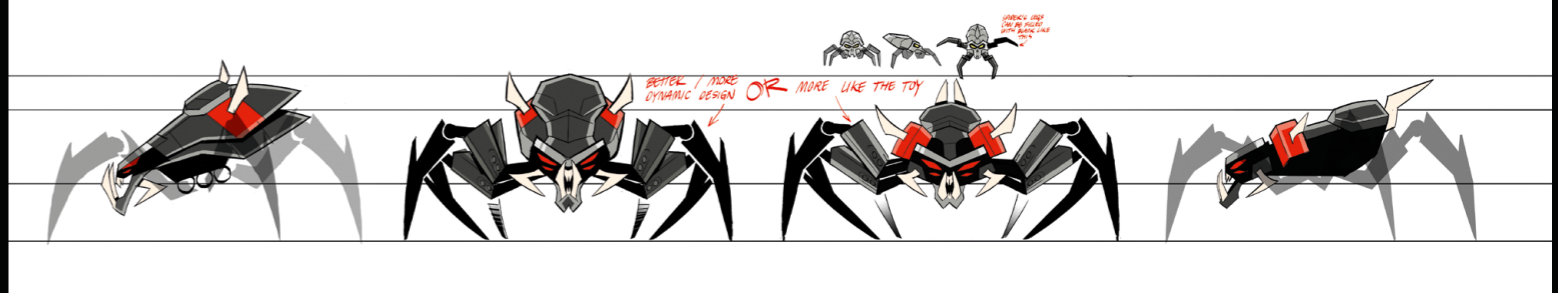

TORNADO OF CREATION POWER II

EKIMU USES HIS RAZOR SHARP SHIELD IN A SPINNING ATTACK!

ONUI SIGNATURE MOVES:

LEVA SIGNATURE MOVES:

GALI SIGNATURE MOVES:

TAHU SIGNATURE MOVES:

POHATI SIGNATURE MOVES:

KOPIKA SIGNATURE MOVES: