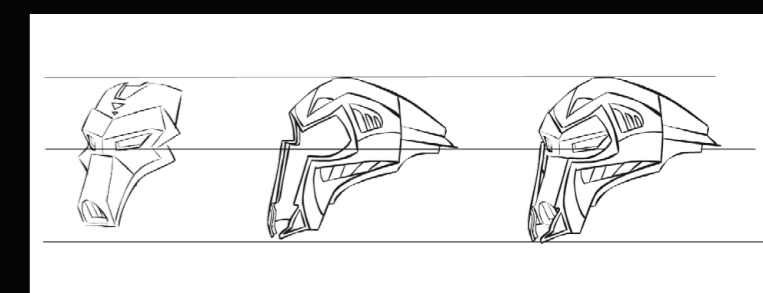

TRAP

STYLE DIRECTION
VILLAIN

"ELEMENTAL"

FUSION WEAPON CREATURES: **BAR GUYS** EXPLORATION

• MASK SNATCHER

TAMU MASK
(DROPPED WHEN HE GOT THE GOLDEN MASK)

DEMON WARRIOR

SKULL INNER HEAD
TRANSPARENT!

TRANSPARENT BONES!
To COMBINE DEMON/SKELETON

SHIELD WEAPON COMBO
CO-INJECTED BUILDABLE WEAPON SHIELD

MASKS:

FOR THE MASK DESIGN WE PURSUED THE ORIGINAL DESIGN LANGUAGE, BUT TWEAKING IT SLIGHTLY TO MAKE IT MORE UP-TO-DATE. IN AN ATTEMPT TO INFUSE THE CHARACTERS WITH EVEN MORE ENERGY AND ACTION, WE TOOK INSPIRATION FROM MANY DIFFERENT SOURCES, E.G. FROM EXTREME SPORTS AND RACING.

SKETCH 01

BIONICLE ULTIMATE MASK

SKETCH 02

BIONICLE ULTIMATE MASK

SKETCH 03

BIONICLE ULTIMATE MASK

SKETCH 04

BIONICLE ULTIMATE MASK