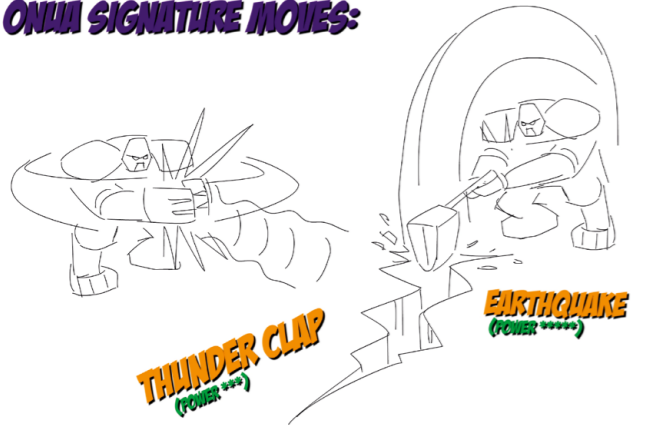

ONUI SIGNATURE MOVES: