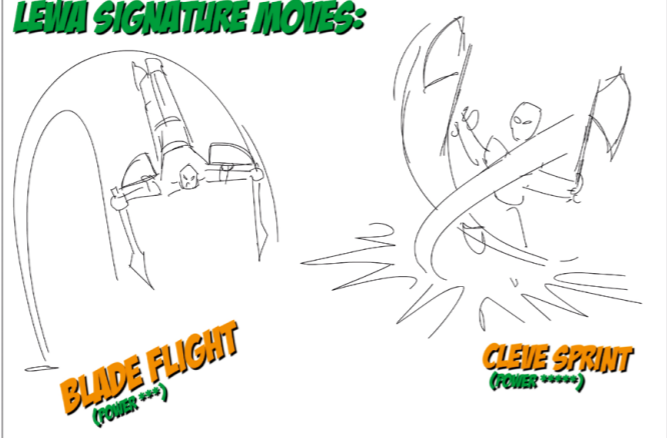

LEVA SIGNATURE MOVES: