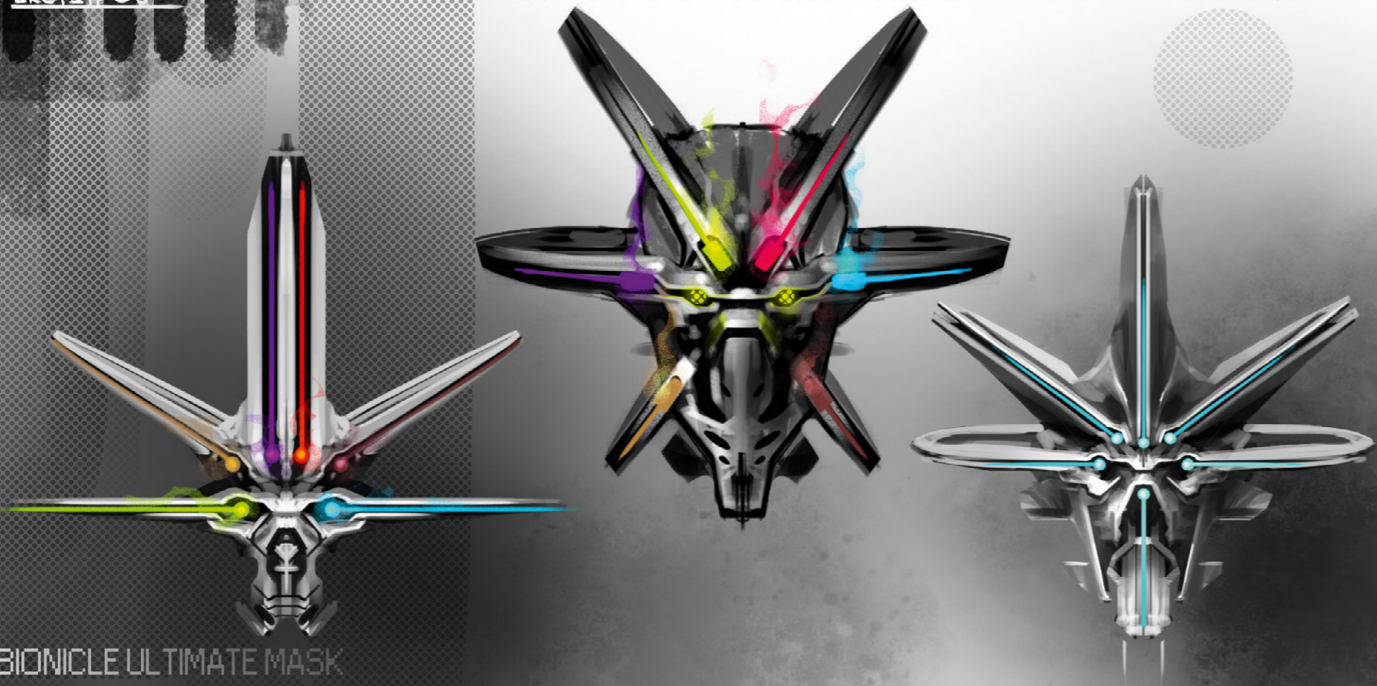

TRANSPARENT BONES!
To COMBINE DEMON/SKELETON

SHIELD WEAPON COMBO
CO-INJECTED BUILDABLE WEAPON SHIELD

MASKS:

FOR THE MASK DESIGN WE PURSUED THE ORIGINAL DESIGN LANGUAGE, BUT TWEAKING IT SLIGHTLY TO MAKE IT MORE UP-TO-DATE. IN AN ATTEMPT TO INFUSE THE CHARACTERS WITH EVEN MORE ENERGY AND ACTION, WE TOOK INSPIRATION FROM MANY DIFFERENT SOURCES, E.G. FROM EXTREME SPORTS AND RACING.

SKETCH 01

BIONICLE ULTIMATE MASK

SKETCH 02

BIONICLE ULTIMATE MASK

SKETCH 03

BIONICLE ULTIMATE MASK

SKETCH 04

BIONICLE ULTIMATE MASK

SKETCH 05

BIONICLE ULTIMATE MASK

SKETCH 06

BIONICLE ULTIMATE MASK

SKETCH 06

BIONICLE ULTIMATE MASK

SKETCH 06

BIONICLE ULTIMATE MASK

SKETCH 06

BIONICLE ULTIMATE MASK

SKETCH 06

BIONICLE ULTIMATE MASK

SKETCH 06

BIONICLE ULTIMATE MASK

DESIGN:

THE EXPLORATION OF STYLE HAS BEEN AN ONGOING PROCESS. WE HAVE CONTINUOUSLY EXPLORED THE VISUAL IDENTITY, PUSHING IT FORWARD INTO NEW TERRITORY WHENEVER THE STORY CALLED FOR IT. THE MOST PROMINENT EXAMPLE IS THAT WE MOVED FROM 2D TO 3D TO ALLOW FOR MORE EPIC STORYTELLING FOR THE JOURNEY TO ONE TV EPISODES.