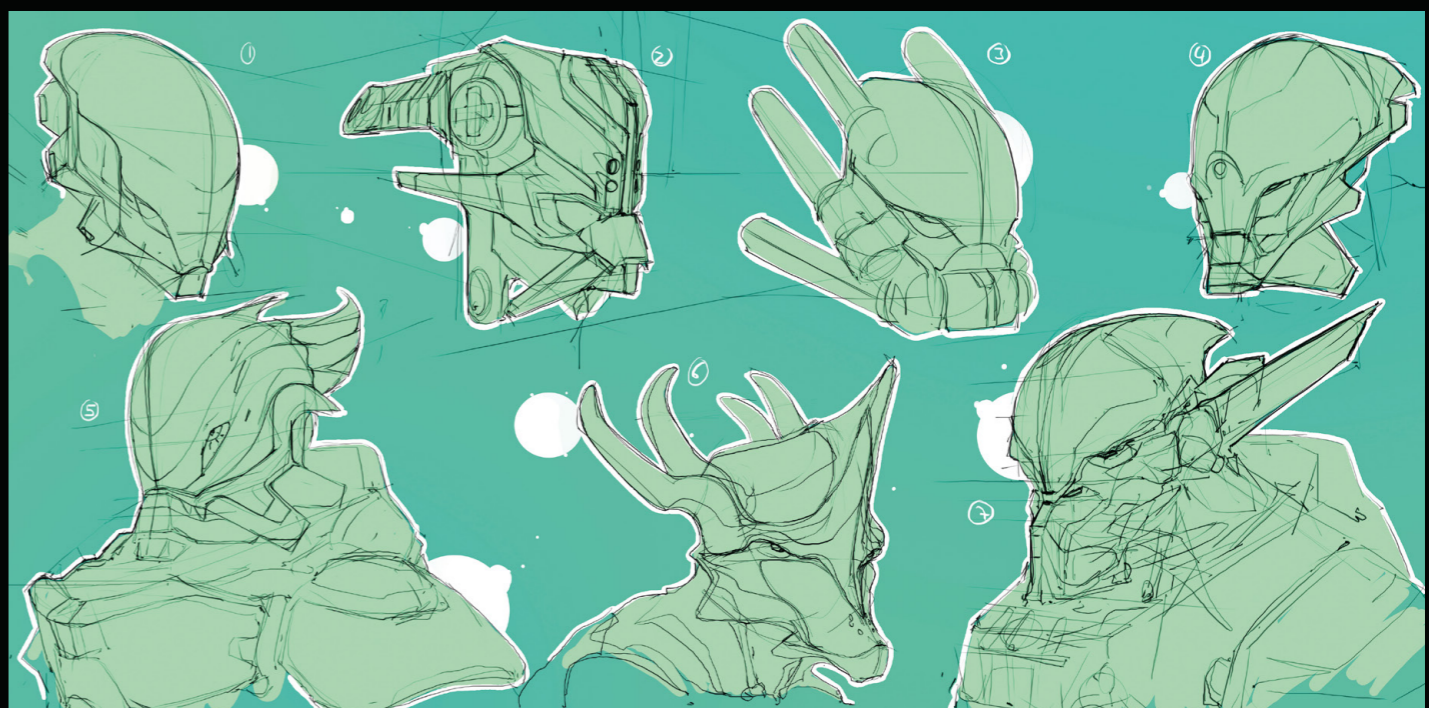

SKETCH 06

BIONICLE ULTIMATE MASK

SKETCH 06

BIONICLE ULTIMATE MASK

SKETCH 06

BIONICLE ULTIMATE MASK

DESIGN:

THE EXPLORATION OF STYLE HAS BEEN AN ONGOING PROCESS. WE HAVE CONTINUOUSLY EXPLORED THE VISUAL IDENTITY, PUSHING IT FORWARD INTO NEW TERRITORY WHENEVER THE STORY CALLED FOR IT. THE MOST PROMINENT EXAMPLE IS THAT WE MOVED FROM 2D TO 3D TO ALLOW FOR MORE EPIC STORYTELLING FOR THE JOURNEY TO ONE TV EPISODES.