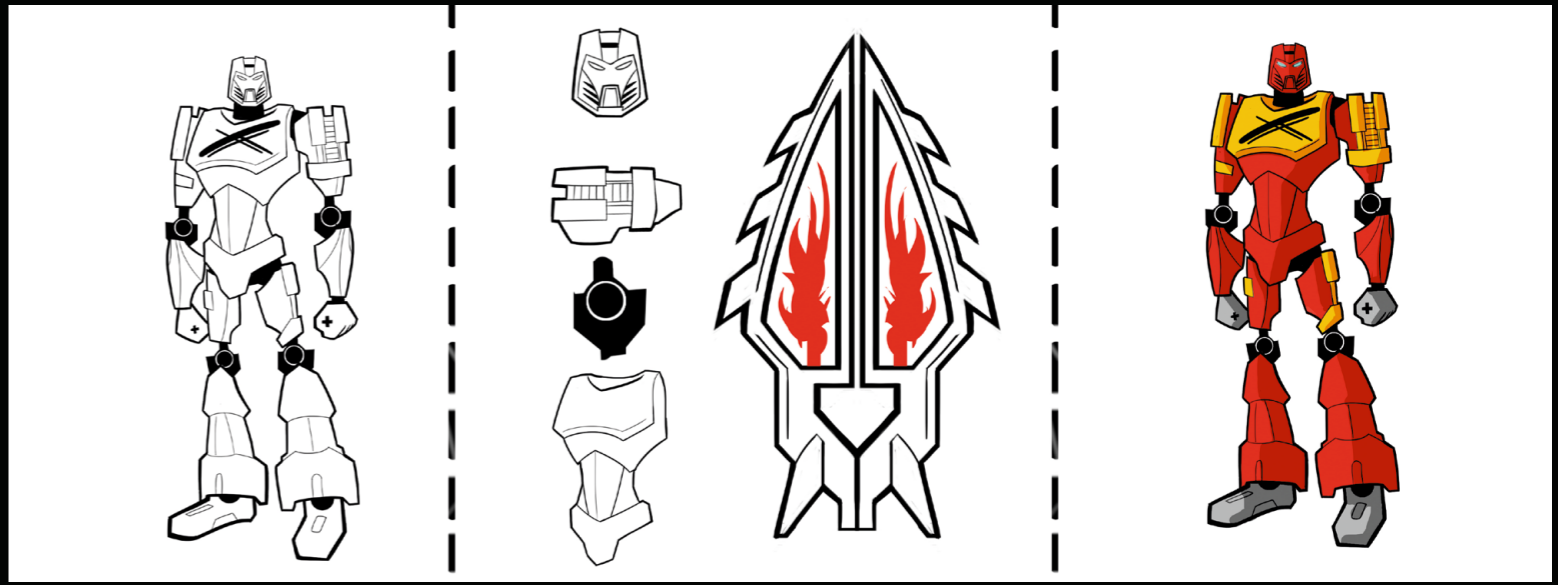

KOPIKA SIGNATURE MOVES: