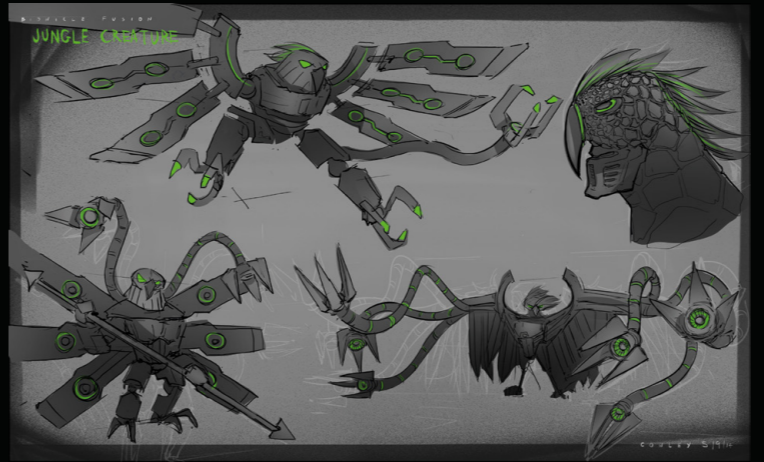

JUNGLE CREATURE

Principle Exploration