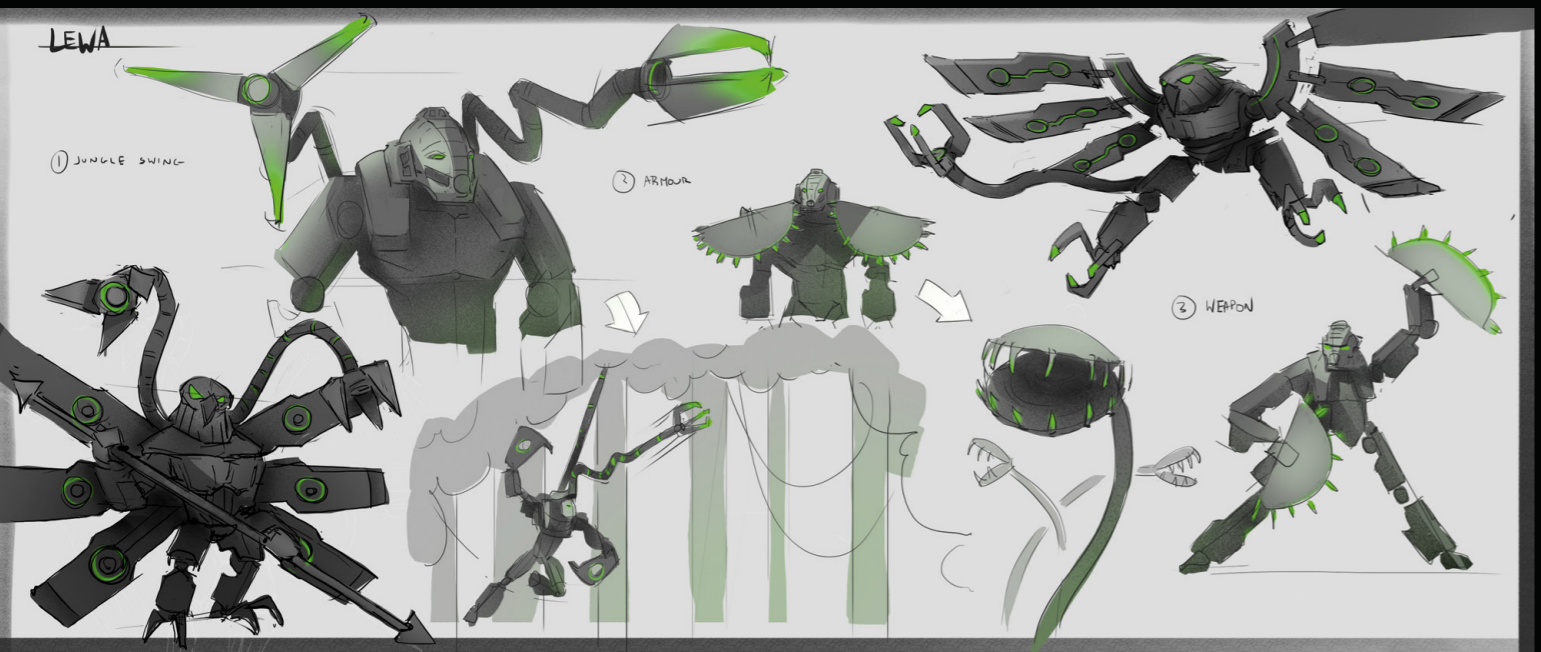

ON THEIR JOURNEY TOWARDS REALIZATION, THE TOA MOVE THROUGH AND EXPERIENCE THE 3 VIRTUES OF BIONICLE: DUTY, UNITY, AND DESTINY.

FUSION WEAPON CREATURES: FIRE

JUNGLE CREATURE

Principle Exploration

ABILITY

ARMOR

WEAPON

ICE CREATURE
Principle Exploration

ABILITY

ARMOR

WEAPON

COWLEY 5/14/14

FUSION WEAPON CREATURES: ICE

EARTH CREATURE