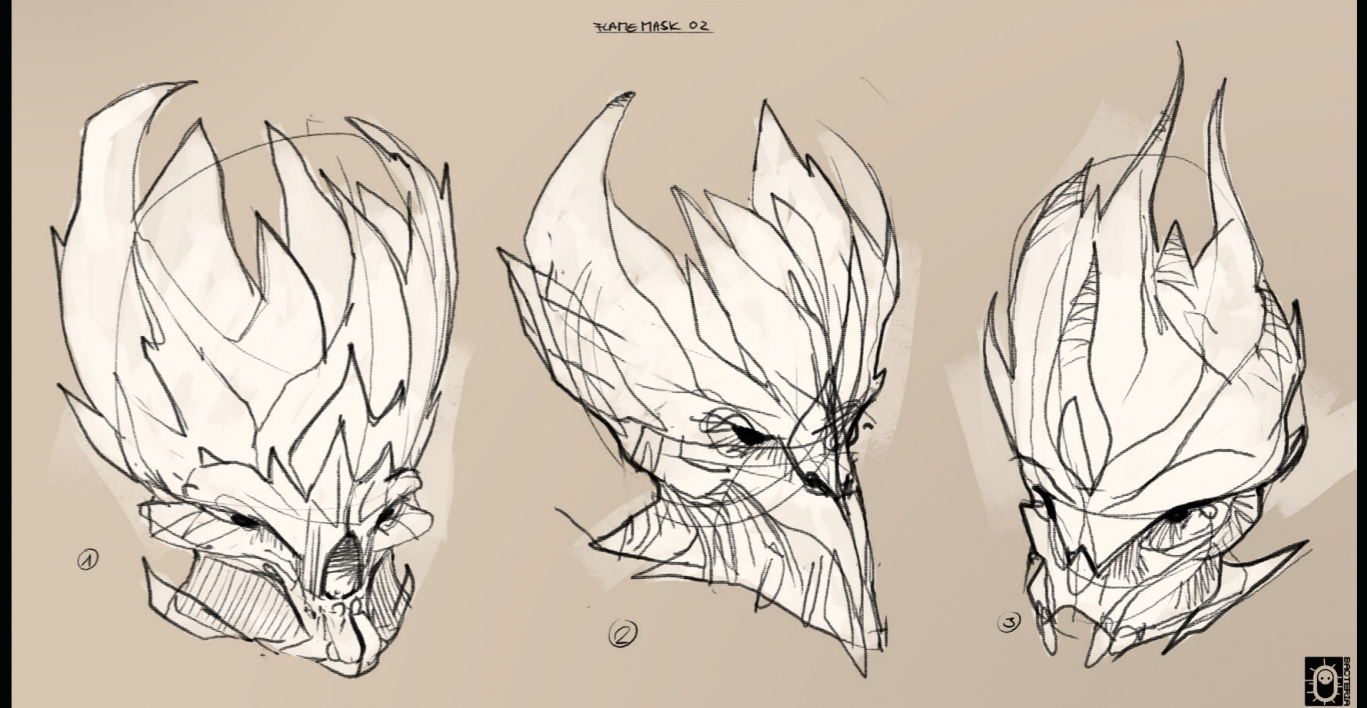

TRAP

STYLE DIRECTION
VILLAIN

"ELEMENTAL"

FUSION WEAPON CREATURES: **BAR GUYS** EXPLORATION

• MASK SNATCHER

TAMU MASK
(DROPPED WHEN HE GOT THE GOLDEN MASK)

DEMON WARRIOR

SKULL INNER HEAD
TRANSPARENT!

TRANSPARENT BONES!
To COMBINE DEMON/SKELETON

SHIELD WEAPON COMBO
CO-INJECTED BUILDABLE WEAPON SHIELD

MASKS:

FOR THE MASK DESIGN WE PURSUED THE ORIGINAL DESIGN LANGUAGE, BUT TWEAKING IT SLIGHTLY TO MAKE IT MORE UP-TO-DATE. IN AN ATTEMPT TO INFUSE THE CHARACTERS WITH EVEN MORE ENERGY AND ACTION, WE TOOK INSPIRATION FROM MANY DIFFERENT SOURCES, E.G. FROM EXTREME SPORTS AND RACING.

SKETCH 01

BIONICLE ULTIMATE MASK

SKETCH 02

BIONICLE ULTIMATE MASK

SKETCH 03

BIONICLE ULTIMATE MASK

SKETCH 04

BIONICLE ULTIMATE MASK