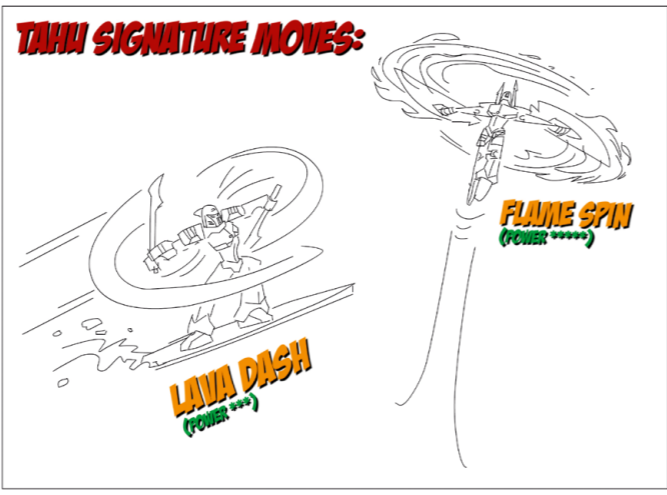

TORNADO OF CREATION POWER II

EKIMU USES HIS RAZOR SHARP SHIELD IN A SPINNING ATTACK!

ONUI SIGNATURE MOVES:

LEVA SIGNATURE MOVES:

GALI SIGNATURE MOVES:

TAHU SIGNATURE MOVES:

POHATI SIGNATURE MOVES:

KOPIKA SIGNATURE MOVES: