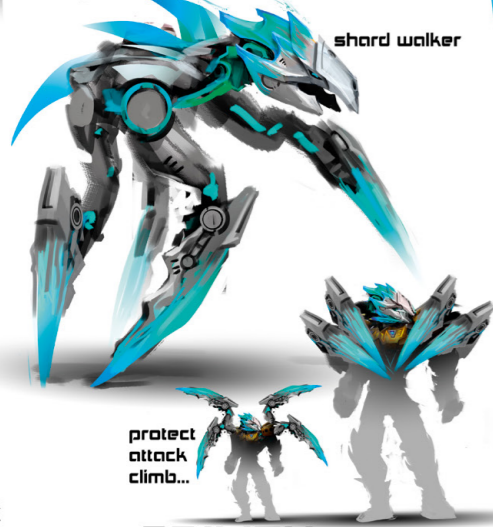

ICE CREATURE
Principle Exploration

ABILITY