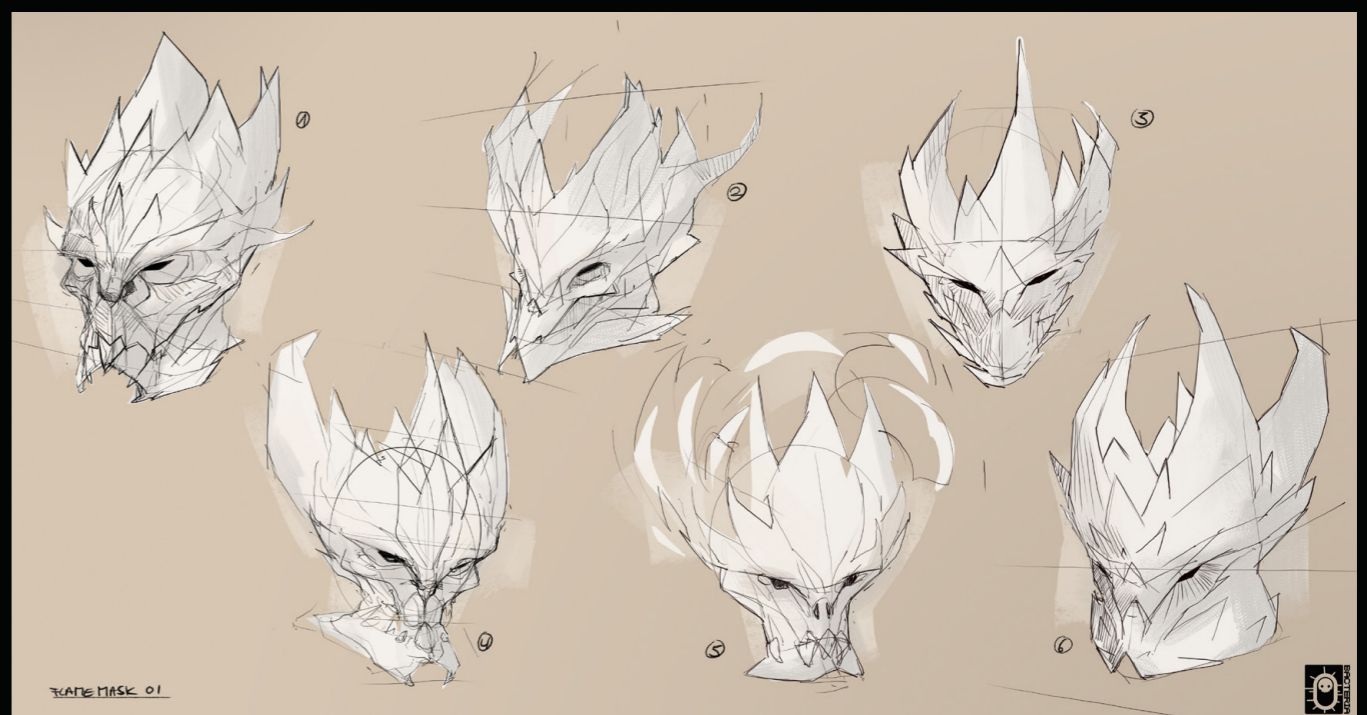

TRAP

STYLE DIRECTION
VILLAIN

"ELEMENTAL"

FUSION WEAPON CREATURES: **BAR GUYS** EXPLORATION

• MASK SNATCHER

TAMU MASK
(DROPPED WHEN HE GOT THE GOLDEN MASK)

DEMON WARRIOR

SKULL INNER HEAD
TRANSPARENT!

TRANSPARENT BONES!
To COMBINE DEMON/SKELETON

SHIELD WEAPON COMBO
CO-INJECTED BUILDABLE WEAPON SHIELD

MASKS:

FOR THE MASK DESIGN WE PURSUED THE ORIGINAL DESIGN LANGUAGE, BUT TWEAKING IT SLIGHTLY TO MAKE IT MORE UP-TO-DATE. IN AN ATTEMPT TO INFUSE THE CHARACTERS WITH EVEN MORE ENERGY AND ACTION, WE TOOK INSPIRATION FROM MANY DIFFERENT SOURCES, E.G. FROM EXTREME SPORTS AND RACING.

SKETCH 01

BIONICLE ULTIMATE MASK

SKETCH 02

BIONICLE ULTIMATE MASK

SKETCH 03

BIONICLE ULTIMATE MASK

SKETCH 04

BIONICLE ULTIMATE MASK