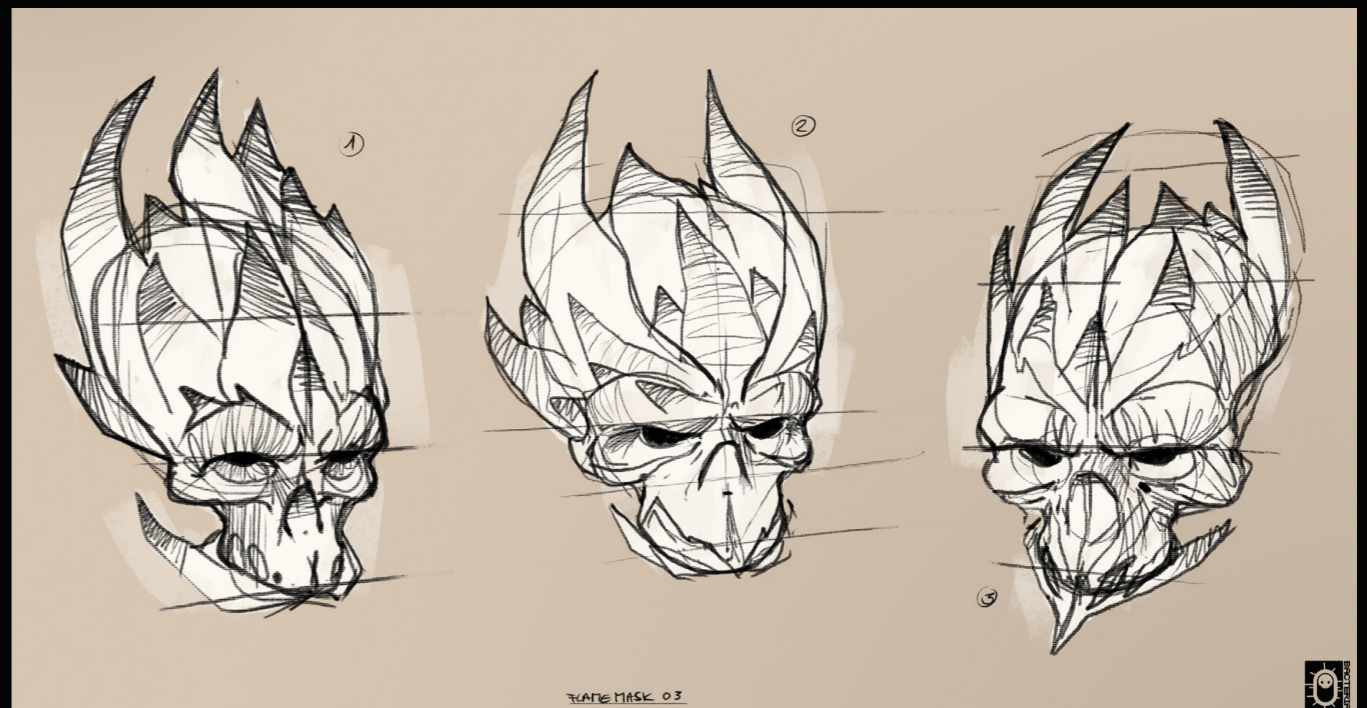

TRAP

STYLE DIRECTION
VILLAIN

"ELEMENTAL"

FUSION WEAPON CREATURES: **BAR GUYS** EXPLORATION

• MASK SNATCHER

TAMU MASK
(DROPPED WHEN HE GOT THE GOLDEN MASK)

DEMON WARRIOR

SKULL INNER HEAD
TRANSPARENT!

TRANSPARENT BONES!
To COMBINE DEMON/SKELETON

SHIELD WEAPON COMBO
CO-INJECTED BUILDABLE WEAPON SHIELD

MASKS:

FOR THE MASK DESIGN WE PURSUED THE ORIGINAL DESIGN LANGUAGE, BUT TWEAKING IT SLIGHTLY TO MAKE IT MORE UP-TO-DATE. IN AN ATTEMPT TO INFUSE THE CHARACTERS WITH EVEN MORE ENERGY AND ACTION, WE TOOK INSPIRATION FROM MANY DIFFERENT SOURCES, E.G. FROM EXTREME SPORTS AND RACING.