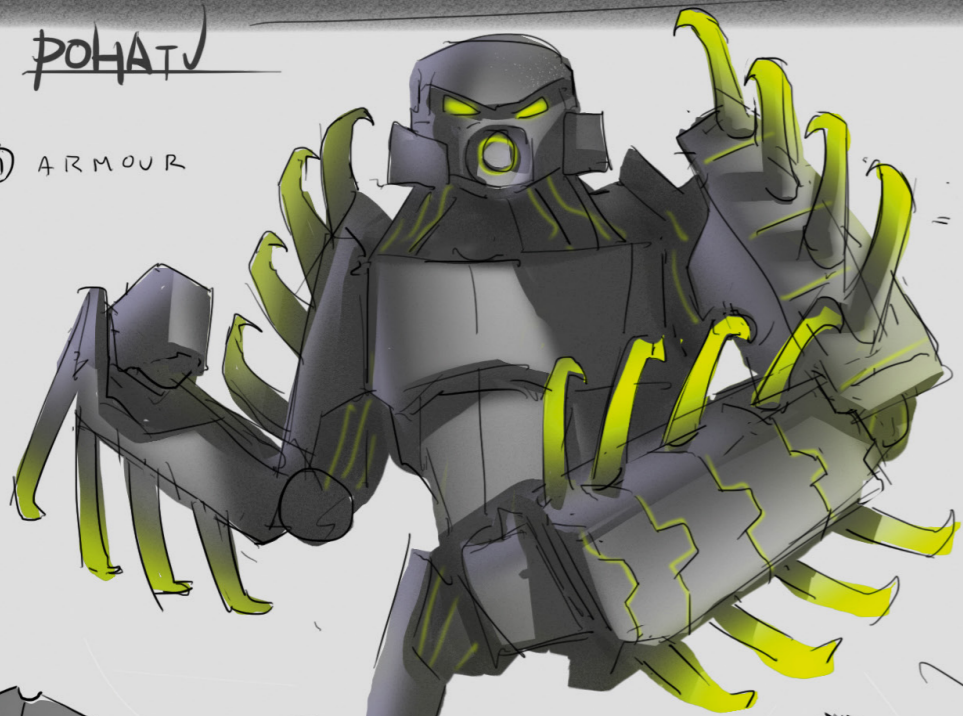

Principle Exploration

cave flyer

FLIGHT

ABILITY

crystal crusher

co-injected armor claw

ARMOR

turtle?

earth mover

6-shooter fist cannon

WEAPON

FUSION WEAPON CREATURES: EARTH

PHICTION FUSION EARTH CREATURE

POHATV

① ARMOUR

② CLOAKING / CAMO

③ STINGER EXO SUIT

STONE CREATURE
Principle Exploration

draco fly

FLIGHT

ABILITY

lightning clamp

armor claw

ARMOR