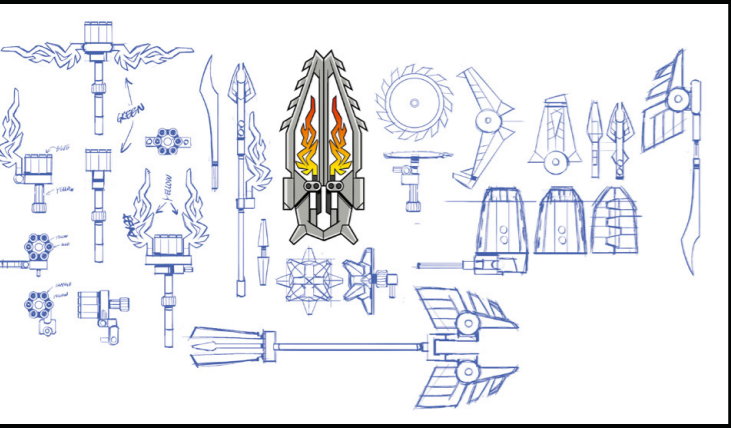

KOPIKA SIGNATURE MOVES: