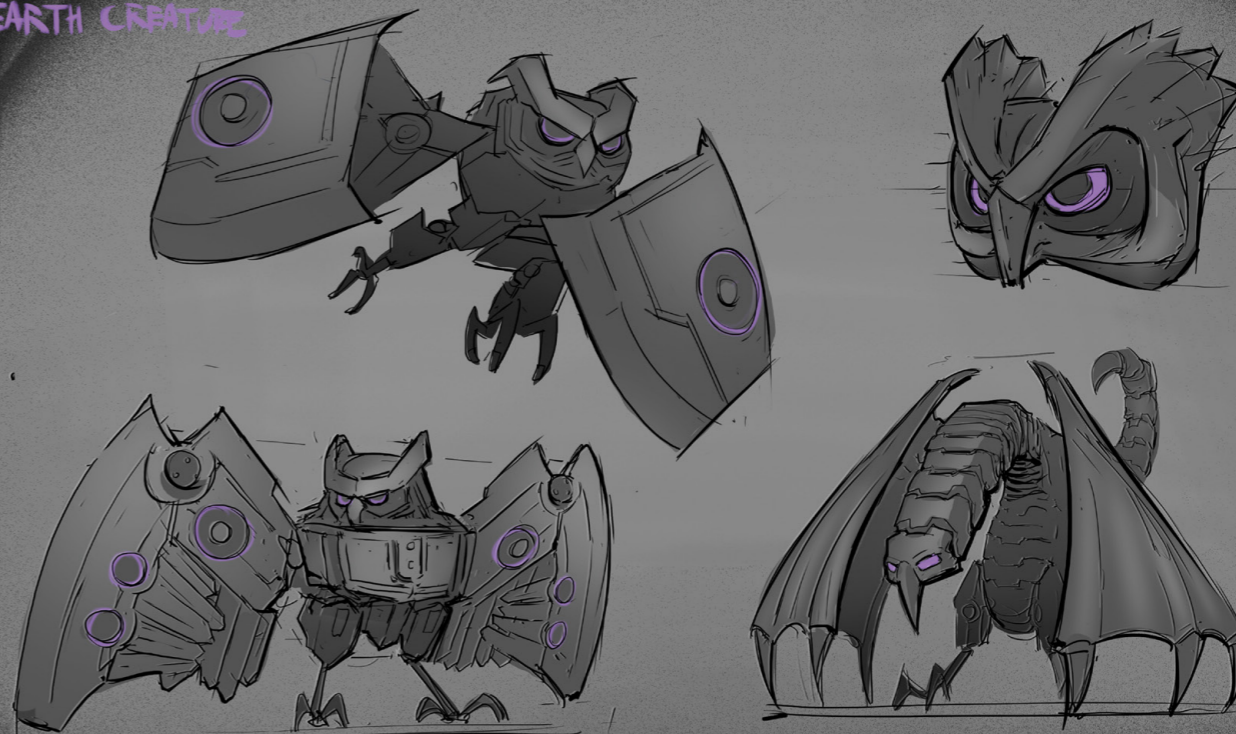

earth mover

6-shooter fist cannon

WEAPON

FUSION WEAPON CREATURES: EARTH

PHICTION FUSION EARTH CREATURE

POHATV

① ARMOUR

② CLOAKING / CAMO

③ STINGER EXO SUIT

STONE CREATURE
Principle Exploration

draco fly

FLIGHT

ABILITY

lightning clamp

armor claw

ARMOR

stone slicer

SPIKE SAW

WEAPON

STONE CREATURE

VILLAINS:

TO SAVE THE WORLD, THE TOA MUST FIRST OVERCOME A NUMBER OF VILLAINS BEFORE FINALLY FACING OFF AGAINST THE EVIL OF EVIL, THE GREAT LORD MAKUTA.

THE NEW, DETAILED CONSTRUCTION BUILDING SYSTEM ALLOWED US TO ADD A NEW RANGE OF ICONIC BAD GUYS TO THE EVER EXPANDING UNIVERSE OF BIONICLE.