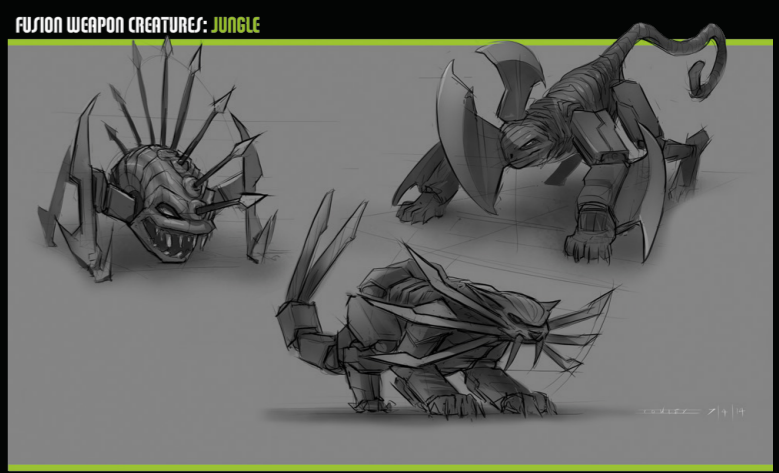

JUNGLE CREATURE

Principle Exploration