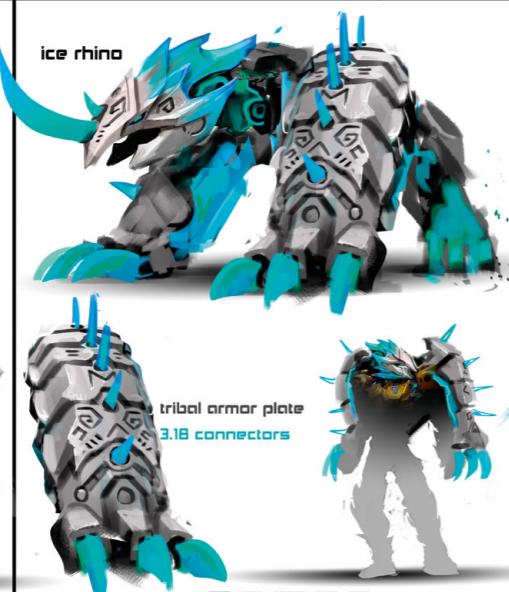

ICE CREATURE
Principle Exploration

ARMOR

COWLEY 5/14/14

FUSION WEAPON CREATURES: ICE