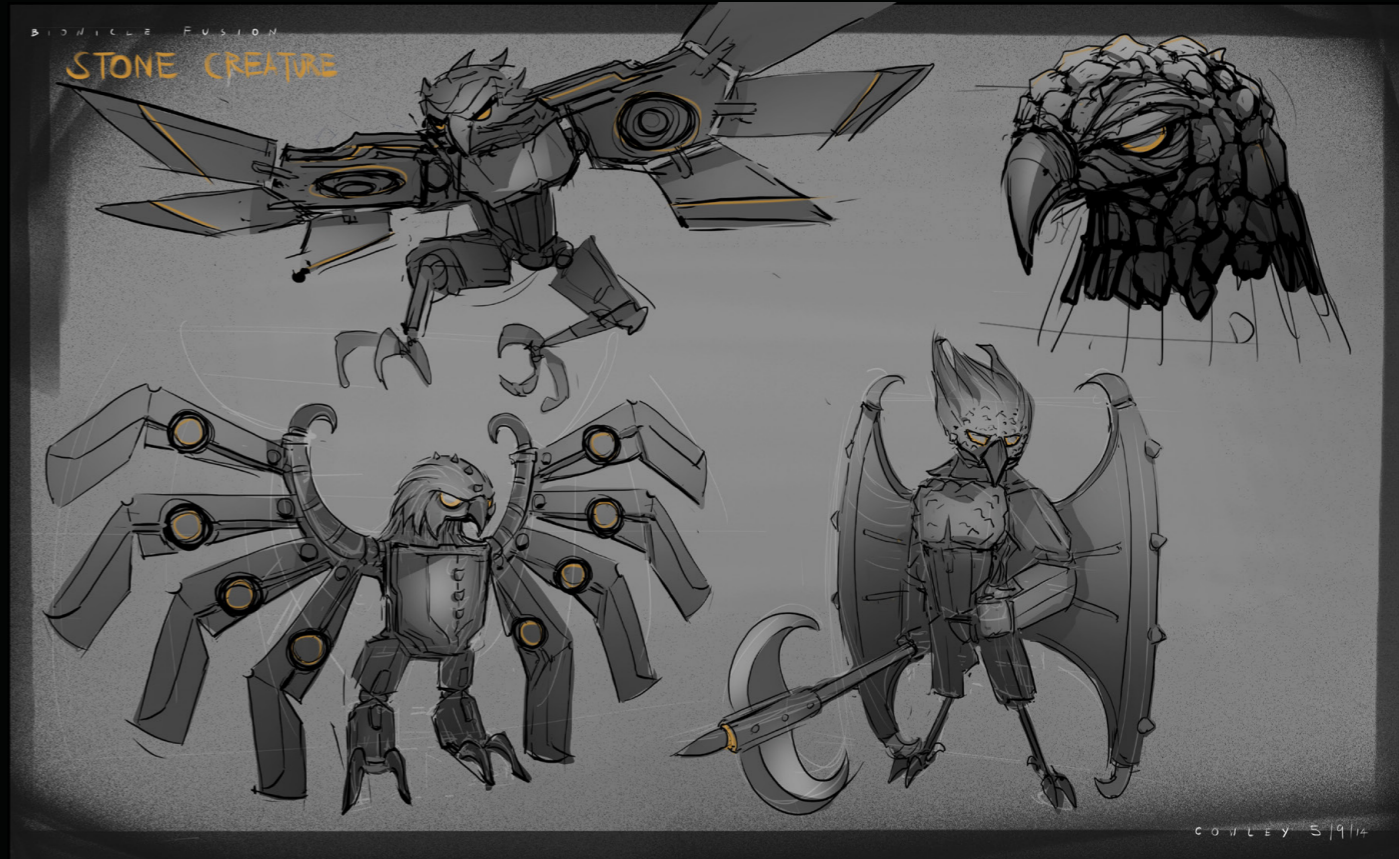

③ STINGER EXO SUIT

STONE CREATURE
Principle Exploration

draco fly

FLIGHT

ABILITY

lightning clamp

armor claw

ARMOR

stone slicer

SPIKE SAW

WEAPON

STONE CREATURE

VILLAINS:

TO SAVE THE WORLD, THE TOA MUST FIRST OVERCOME A NUMBER OF VILLAINS BEFORE FINALLY FACING OFF AGAINST THE EVIL OF EVIL, THE GREAT LORD MAKUTA.

THE NEW, DETAILED CONSTRUCTION BUILDING SYSTEM ALLOWED US TO ADD A NEW RANGE OF ICONIC BAD GUYS TO THE EVER EXPANDING UNIVERSE OF BIONICLE.

TRAP

STYLE DIRECTION
VILLAIN

"ELEMENTAL"

FUSION WEAPON CREATURES: **BAR GUYS** EXPLORATION

• MASK SNATCHER

TAMU MASK
(DROPPED WHEN HE GOT THE GOLDEN MASK)

DEMON WARRIOR

SKULL INNER HEAD
TRANSPARENT!