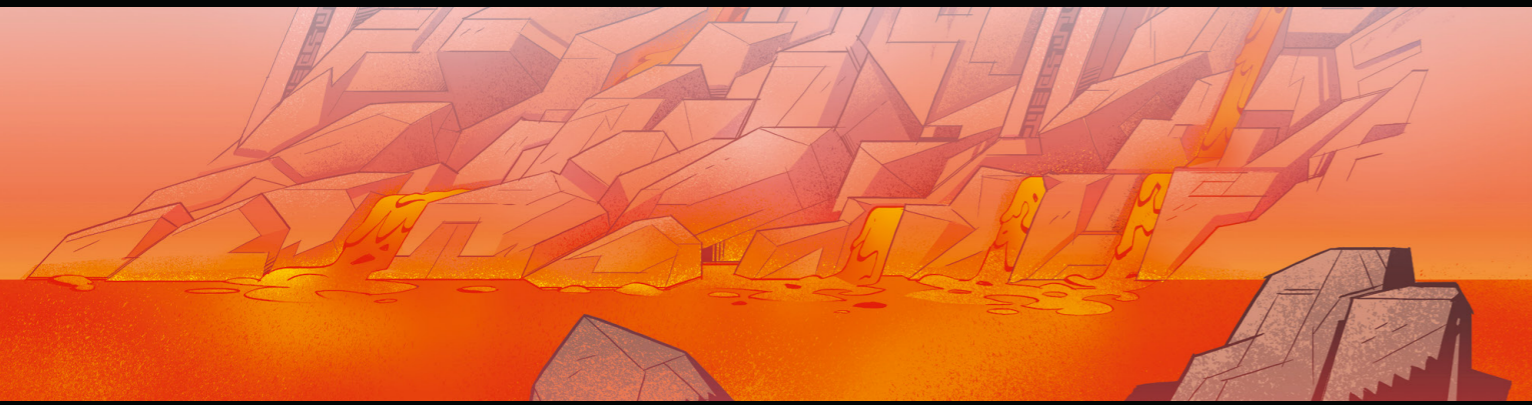

SKETCH 06

BIONICLE ULTIMATE MASK

SKETCH 06

BIONICLE ULTIMATE MASK

SKETCH 06

BIONICLE ULTIMATE MASK

DESIGN:

THE EXPLORATION OF STYLE HAS BEEN AN ONGOING PROCESS. WE HAVE CONTINUOUSLY EXPLORED THE VISUAL IDENTITY, PUSHING IT FORWARD INTO NEW TERRITORY WHENEVER THE STORY CALLED FOR IT. THE MOST PROMINENT EXAMPLE IS THAT WE MOVED FROM 2D TO 3D TO ALLOW FOR MORE EPIC STORYTELLING FOR THE JOURNEY TO ONE TV EPISODES.