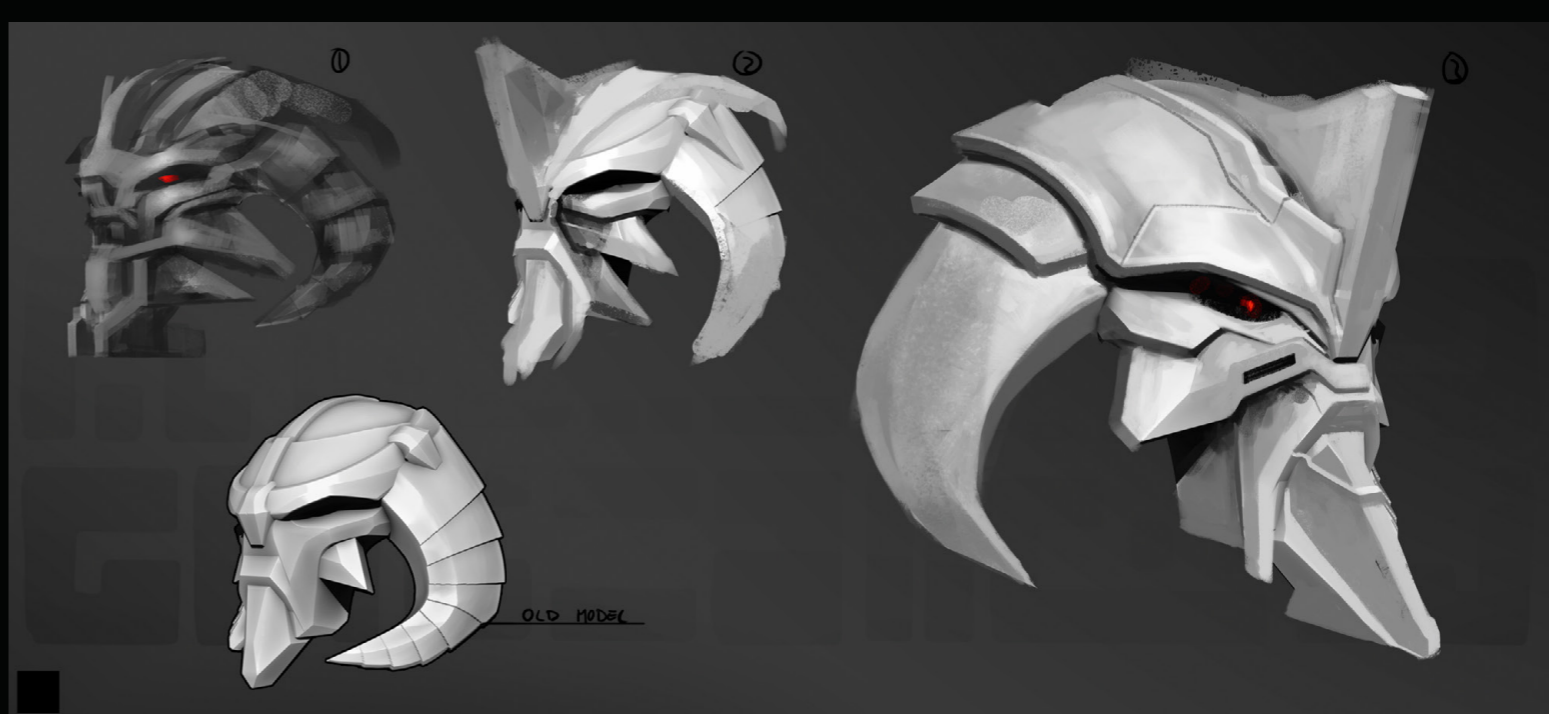

TRAP

STYLE DIRECTION
VILLAIN

"ELEMENTAL"

FUSION WEAPON CREATURES: **BAR GUYS** EXPLORATION

• MASK SNATCHER

TAMU MASK
(DROPPED WHEN HE GOT THE GOLDEN MASK)

DEMON WARRIOR

SKULL INNER HEAD
TRANSPARENT!

TRANSPARENT BONES!
To COMBINE DEMON/SKELETON

SHIELD WEAPON COMBO
CO-INJECTED BUILDABLE WEAPON SHIELD

MASKS:

FOR THE MASK DESIGN WE PURSUED THE ORIGINAL DESIGN LANGUAGE, BUT TWEAKING IT SLIGHTLY TO MAKE IT MORE UP-TO-DATE. IN AN ATTEMPT TO INFUSE THE CHARACTERS WITH EVEN MORE ENERGY AND ACTION, WE TOOK INSPIRATION FROM MANY DIFFERENT SOURCES, E.G. FROM EXTREME SPORTS AND RACING.

SKETCH 01

BIONICLE ULTIMATE MASK

SKETCH 02

BIONICLE ULTIMATE MASK

SKETCH 03

BIONICLE ULTIMATE MASK

SKETCH 04

BIONICLE ULTIMATE MASK