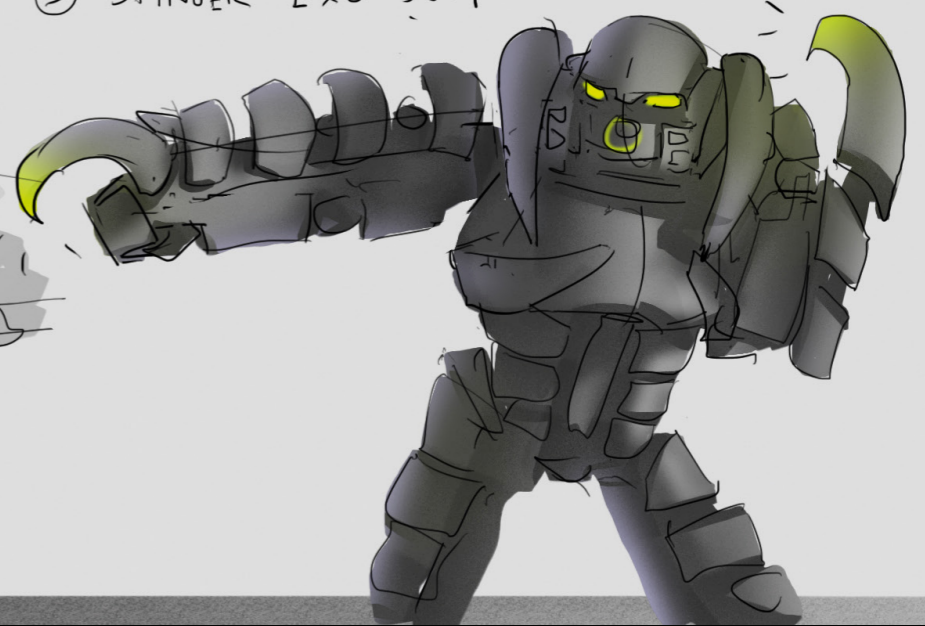

Principle Exploration

cave flyer

FLIGHT

ABILITY

crystal crusher

co-injected armor claw

ARMOR

turtle?

earth mover

6-shooter fist cannon

WEAPON

FUSION WEAPON CREATURES: EARTH

PHICTION FUSION EARTH CREATURE

POHATV

① ARMOUR

② CLOAKING / CAMO

③ STINGER EXO SUIT

STONE CREATURE
Principle Exploration

draco fly

FLIGHT

ABILITY

lightning clamp

armor claw

ARMOR

stone slicer

SPIKE SAW

WEAPON

STONE CREATURE

VILLAINS:

TO SAVE THE WORLD, THE TOA MUST FIRST OVERCOME A NUMBER OF VILLAINS BEFORE FINALLY FACING OFF AGAINST THE EVIL OF EVIL, THE GREAT LORD MAKUTA.

THE NEW, DETAILED CONSTRUCTION BUILDING SYSTEM ALLOWED US TO ADD A NEW RANGE OF ICONIC BAD GUYS TO THE EVER EXPANDING UNIVERSE OF BIONICLE.