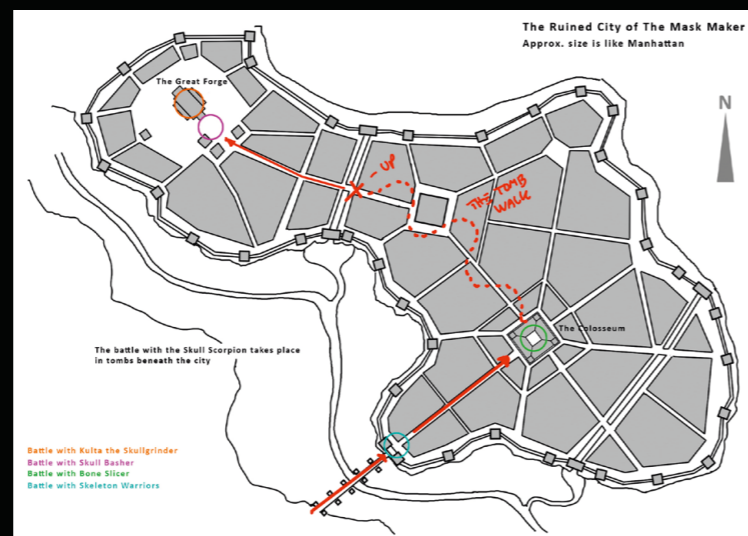

*SUMMER 2016
THE BIONICLE TEAM*

WORLD:

AT THE VERY CORE OF THE WORLD OF BIONICLE YOU FIND THE SIX ELEMENTS; FIRE, WATER, EARTH, STONE, ICE AND JUNGLE. TOGETHER, THE SIX REGIONS MAKE UP THE MYTHICAL ISLAND OF OKOTO, AN EXCITING PLAYGROUND OF ENDLESS ADVENTURE THAT SETS THE SCENE FOR EPIC STORIES OF CONFLICT AND HEROISM.