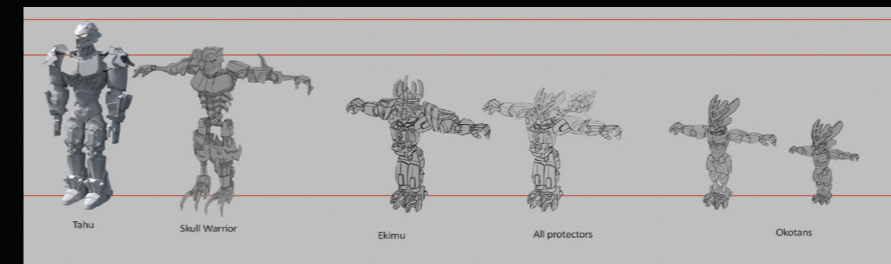

Sh210

Sh220

BIONICLE®

THE JOURNEY TO ONE

NETFLIX

BIONICLE® : THE JOURNEY TO ONE, A NEW SERIES BROUGHT TO YOU BY THE LEGO GROUP, IS LAUNCHING ON NETFLIX MARCH 4TH !

The LEGO® BIONICLE® Team Writer MARK PALMER
The VOLTA Team Executive Producers MATHIEU BOUCHER JEAN-FRANÇOIS TREMBLAY Producer GENEVIÈVE SAVARD
Director NICOLAS-DENIS ROBITAILLE Head of Compositing NATHALIE GIRARD Head of CG ROBERT MOODIE