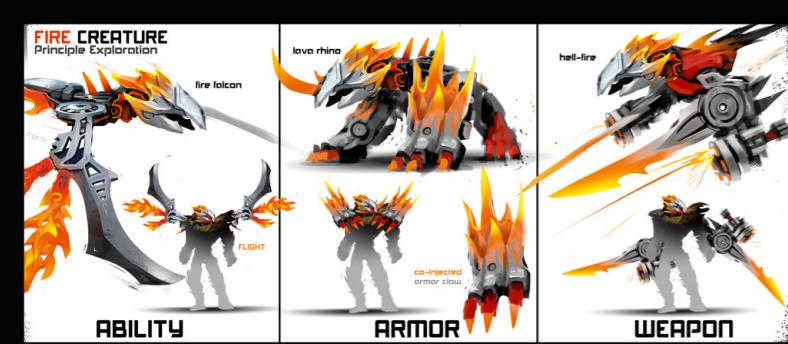

FUSION WEAPON CREATURES: FIRE