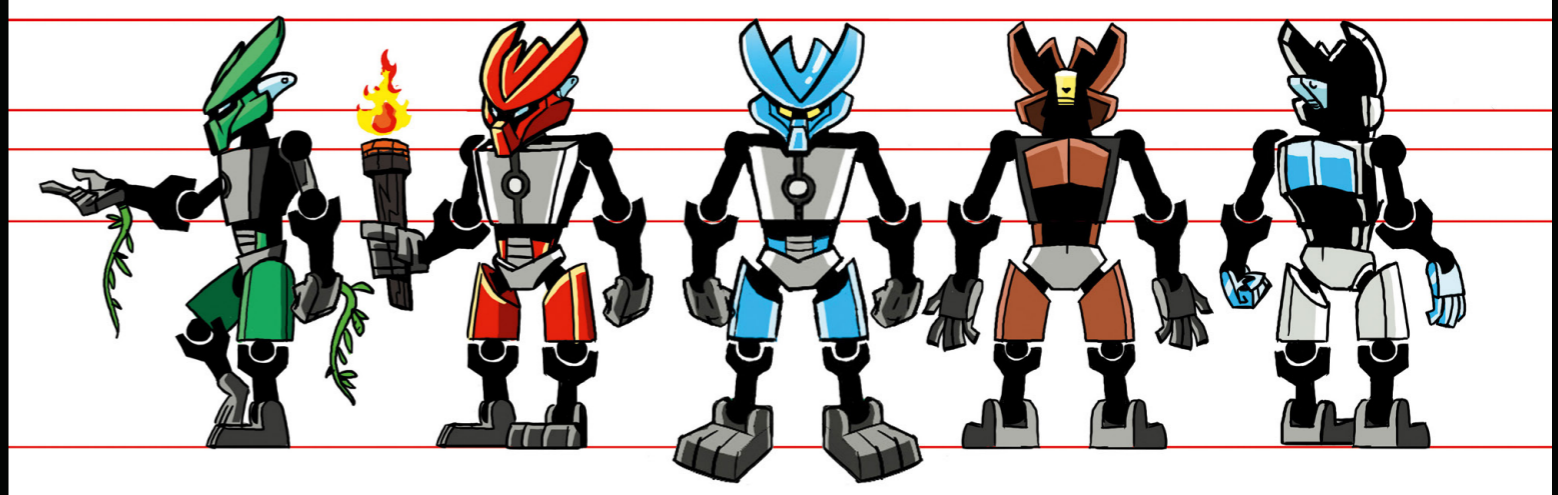

KOPIKA SIGNATURE MOVES: