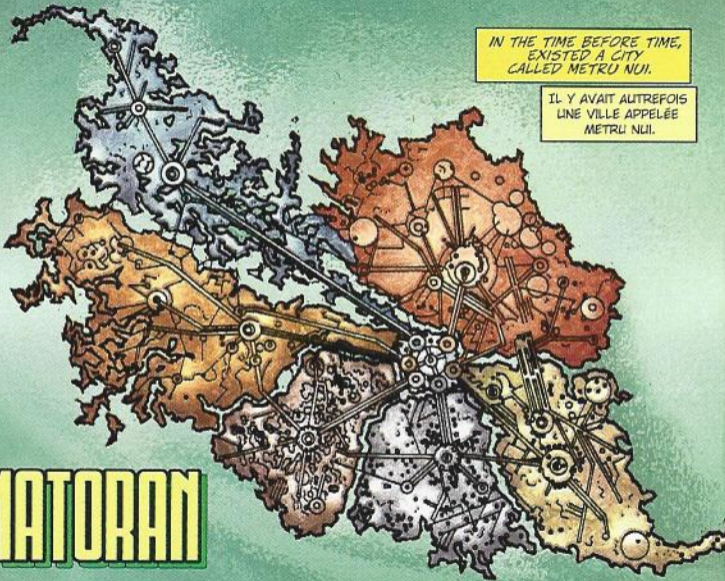

IN THE TIME BEFORE TIME,
EXISTED A CITY
CALLED METRU NUI.

IL Y AVAIT AUTREFOIS
UNE VILLE APPELÉE
METRU NUI.

MATORAN

A Bionicle character with a white and tan body and a blue visor stands in a workshop. The background is filled with various mechanical parts, gears, and tools, suggesting a place of industry and craftsmanship.

HERE MATORAN
WORKED AND THRIVED,
LIKE THESE SCHOLARS
IN KO-METRU.

LES MATORAN Y TRAVAILLAIENT
AVEC ARDEUR TOUT COMME
CES ÉRUDITS DE KO-METRU.

A Bionicle character with a red and tan body and a yellow visor stands in a workshop. The background is filled with various mechanical parts, gears, and tools, suggesting a place of industry and craftsmanship.

NOW A
MYSTERIOUS
MENACE
THREATENS TO
BRING DOWN
ALL THE
MATORAN HAVE
BUILT!

UN DANGER
MYSTÉRIEUX MENACE
MAINTENANT DE
DÉTRUIRE TOUT CE
QUE LES MATORAN
ONT CONSTRUIT !

SIX MATORAN HOLD THE KEY TO DEFEATING THIS THREAT. BUT ONE OF THEM PLANS TO BETRAY THE OTHERS... AND ALL SIX HAVE DISAPPEARED!

SIX MATORAN POSSÈDENT LA CLÉ POUR FAIRE ÉCHOUER CETTE MENACE. MAIS UN D'ENTRE ELIX SE PRÉPARE À TRAHIR LES AUTRES... ET TOUS LES SIX ONT DISPARU !

TEHUTTI,
ONU-METRU

ORKAHM,
LE-METRU

VHISOLA,
GA-METRU

AHKMOU,
PO-METRU