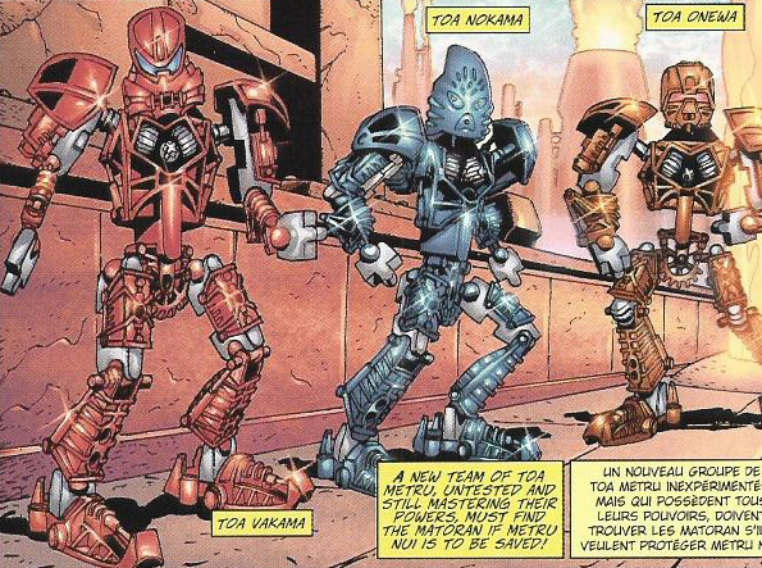

TOA NOKAMA

TOA ONEWA

TOA VAKAMA

A NEW TEAM OF TOA METRU, UNTESTED AND STILL MASTERING THEIR POWERS, MUST FIND THE MATORAN IF METRU NUI IS TO BE SAVED!

UN NOUVEAU GROUPE DE TOA METRU INEXPÉRIMENTÉ MAIS QUI POSSÈDENT TOUTS LEURS POUVOIRS, DOIVENT TROUVER LES MATORAN S'ILS VEULENT PROTÉGER METRU NUI.