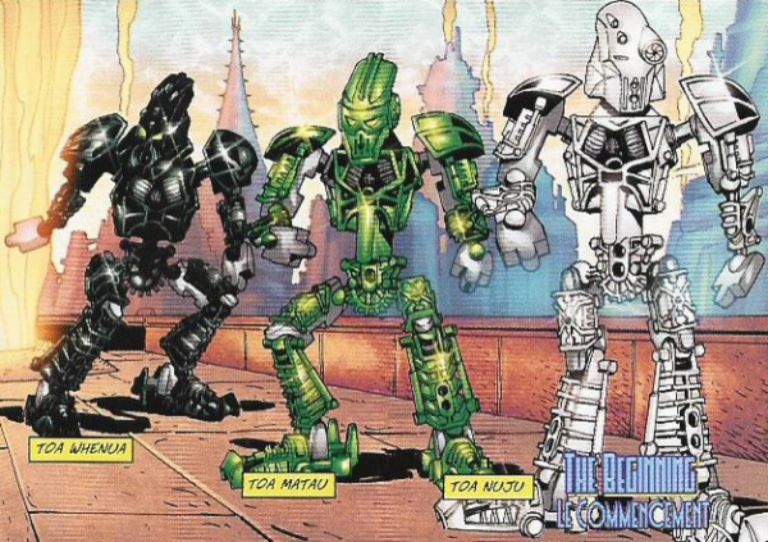

IN THE TIME BEFORE TIME,
EXISTED A CITY
CALLED METRU NUI.

IL Y AVAIT AUTREFOIS
UNE VILLE APPELÉE
METRU NUI.

MATORAN

A Bionicle character with a white and tan body and a blue visor stands in a workshop. The background is filled with various mechanical parts, gears, and tools, suggesting a place of industry and craftsmanship.

HERE MATORAN
WORKED AND THRIVED,
LIKE THESE SCHOLARS
IN KO-METRU.

LES MATORAN Y TRAVAILLAIENT
AVEC ARDEUR TOUT COMME
CES ÉRUDITS DE KO-METRU.

A Bionicle character with a red and tan body and a yellow visor stands in a workshop. The background is filled with various mechanical parts, gears, and tools, suggesting a place of industry and craftsmanship.

SIX MATORAN POSSÈDENT LA CLÉ POUR FAIRE ÉCHOUER CETTE MENACE. MAIS UN D'ENTRE ELIX SE PRÉPARE À TRAHIR LES AUTRES... ET TOUS LES SIX ONT DISPARU !

TEHUTTI,
ONU-METRU

ORKAHM,
LE-METRU

VHISOLA,
GA-METRU

AHKMOU,
PO-METRU

EHRYE,
KO-METRU

NUHRU,
TA-METRU

TOA NOKAMA

TOA ONEWA

TOA VAKAMA

A NEW TEAM OF TOA METRU, UNTESTED AND STILL MASTERING THEIR POWERS, MUST FIND THE MATORAN IF METRU NUI IS TO BE SAVED!

UN NOUVEAU GROUPE DE TOA METRU INEXPÉRIMENTÉ MAIS QUI POSSÈDENT TOUTS LEURS POUVOIRS, DOIVENT TROUVER LES MATORAN S'ILS VEULENT PROTÉGER METRU NUI.