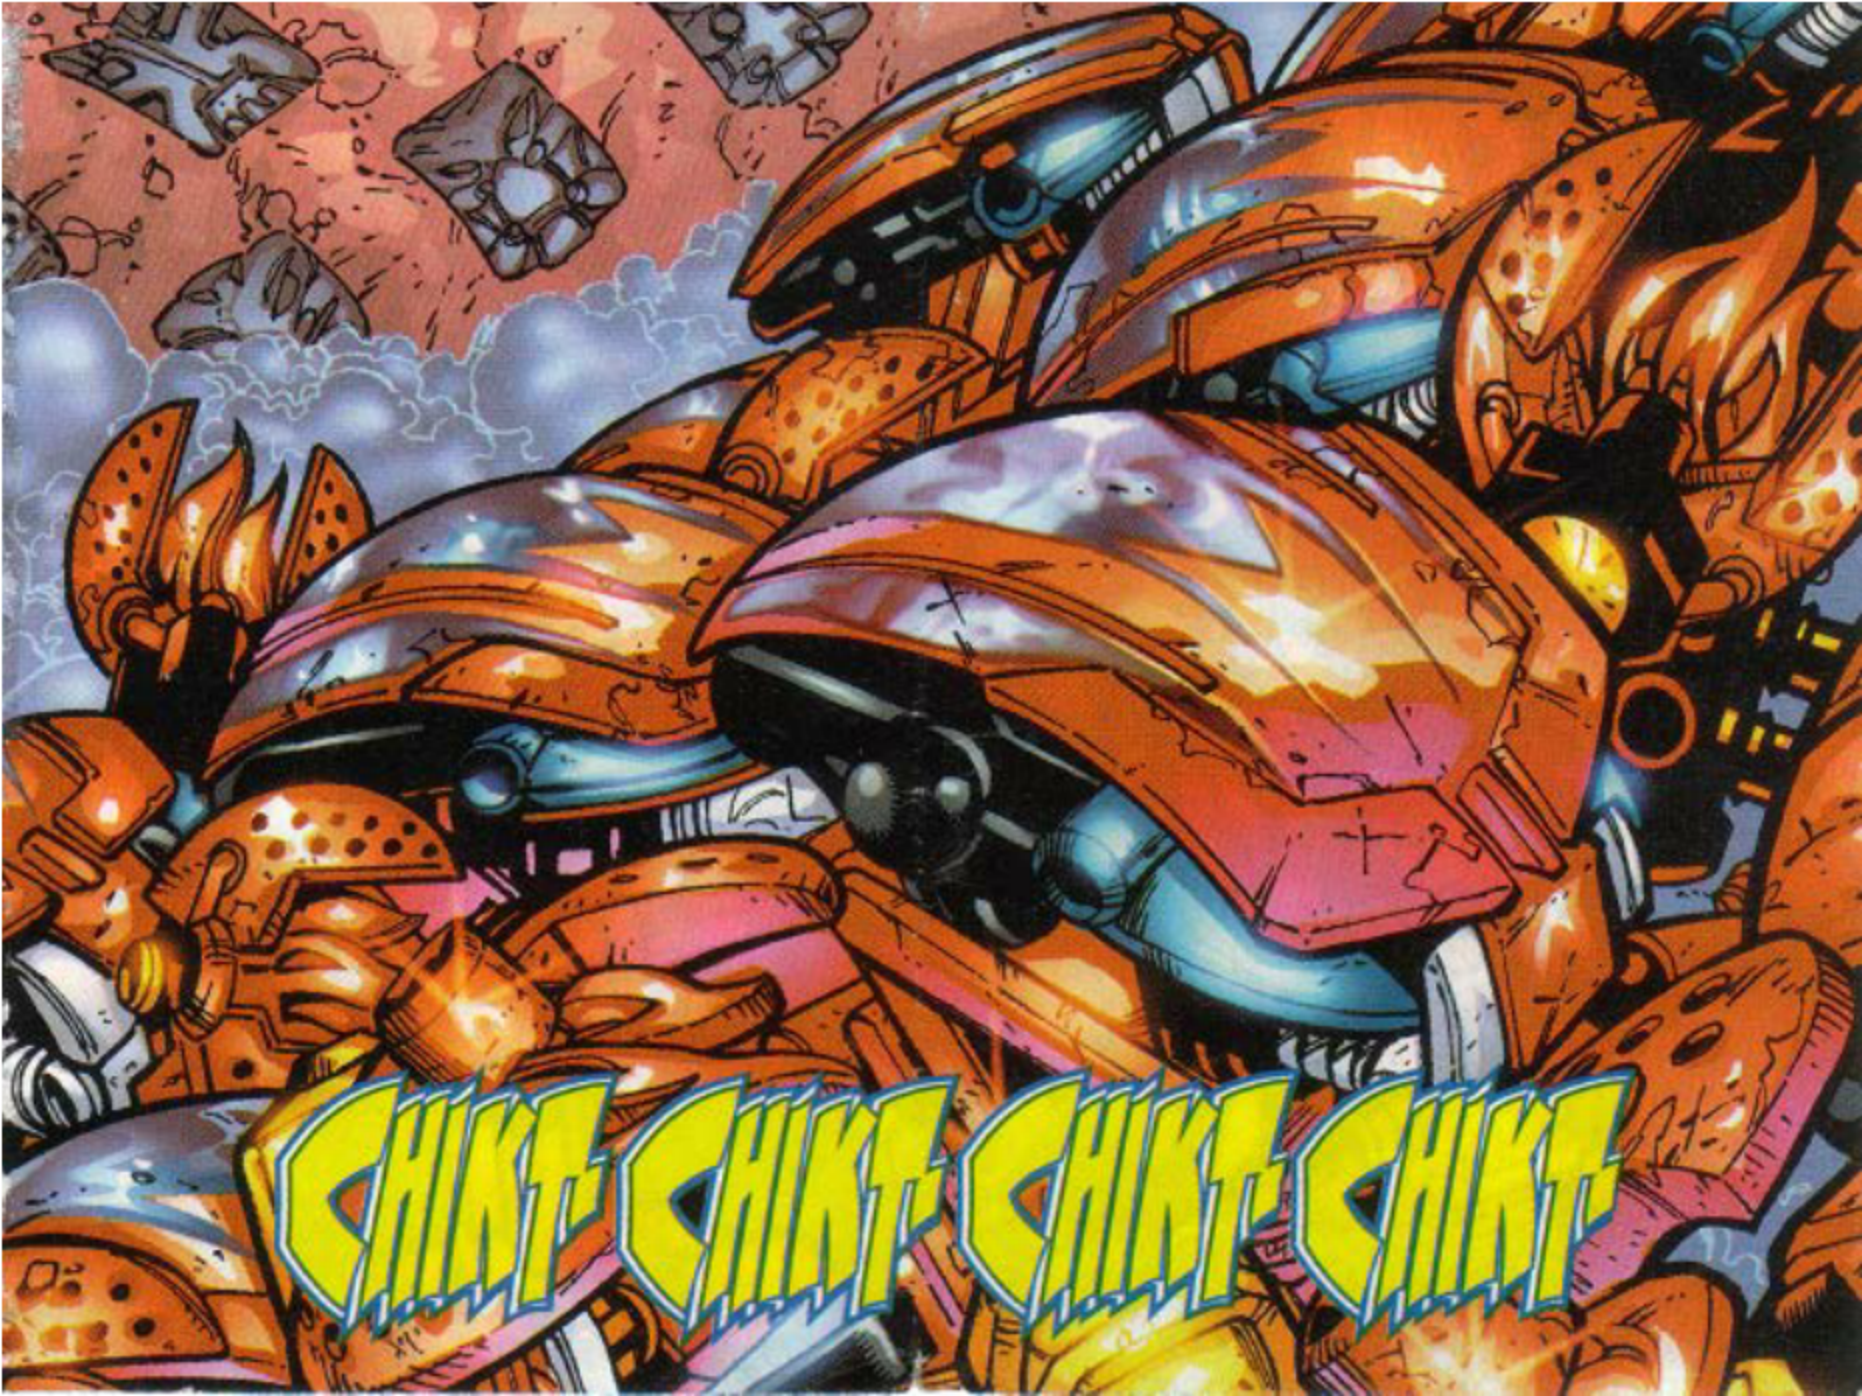

CHINK CHINK CHINK CHINK