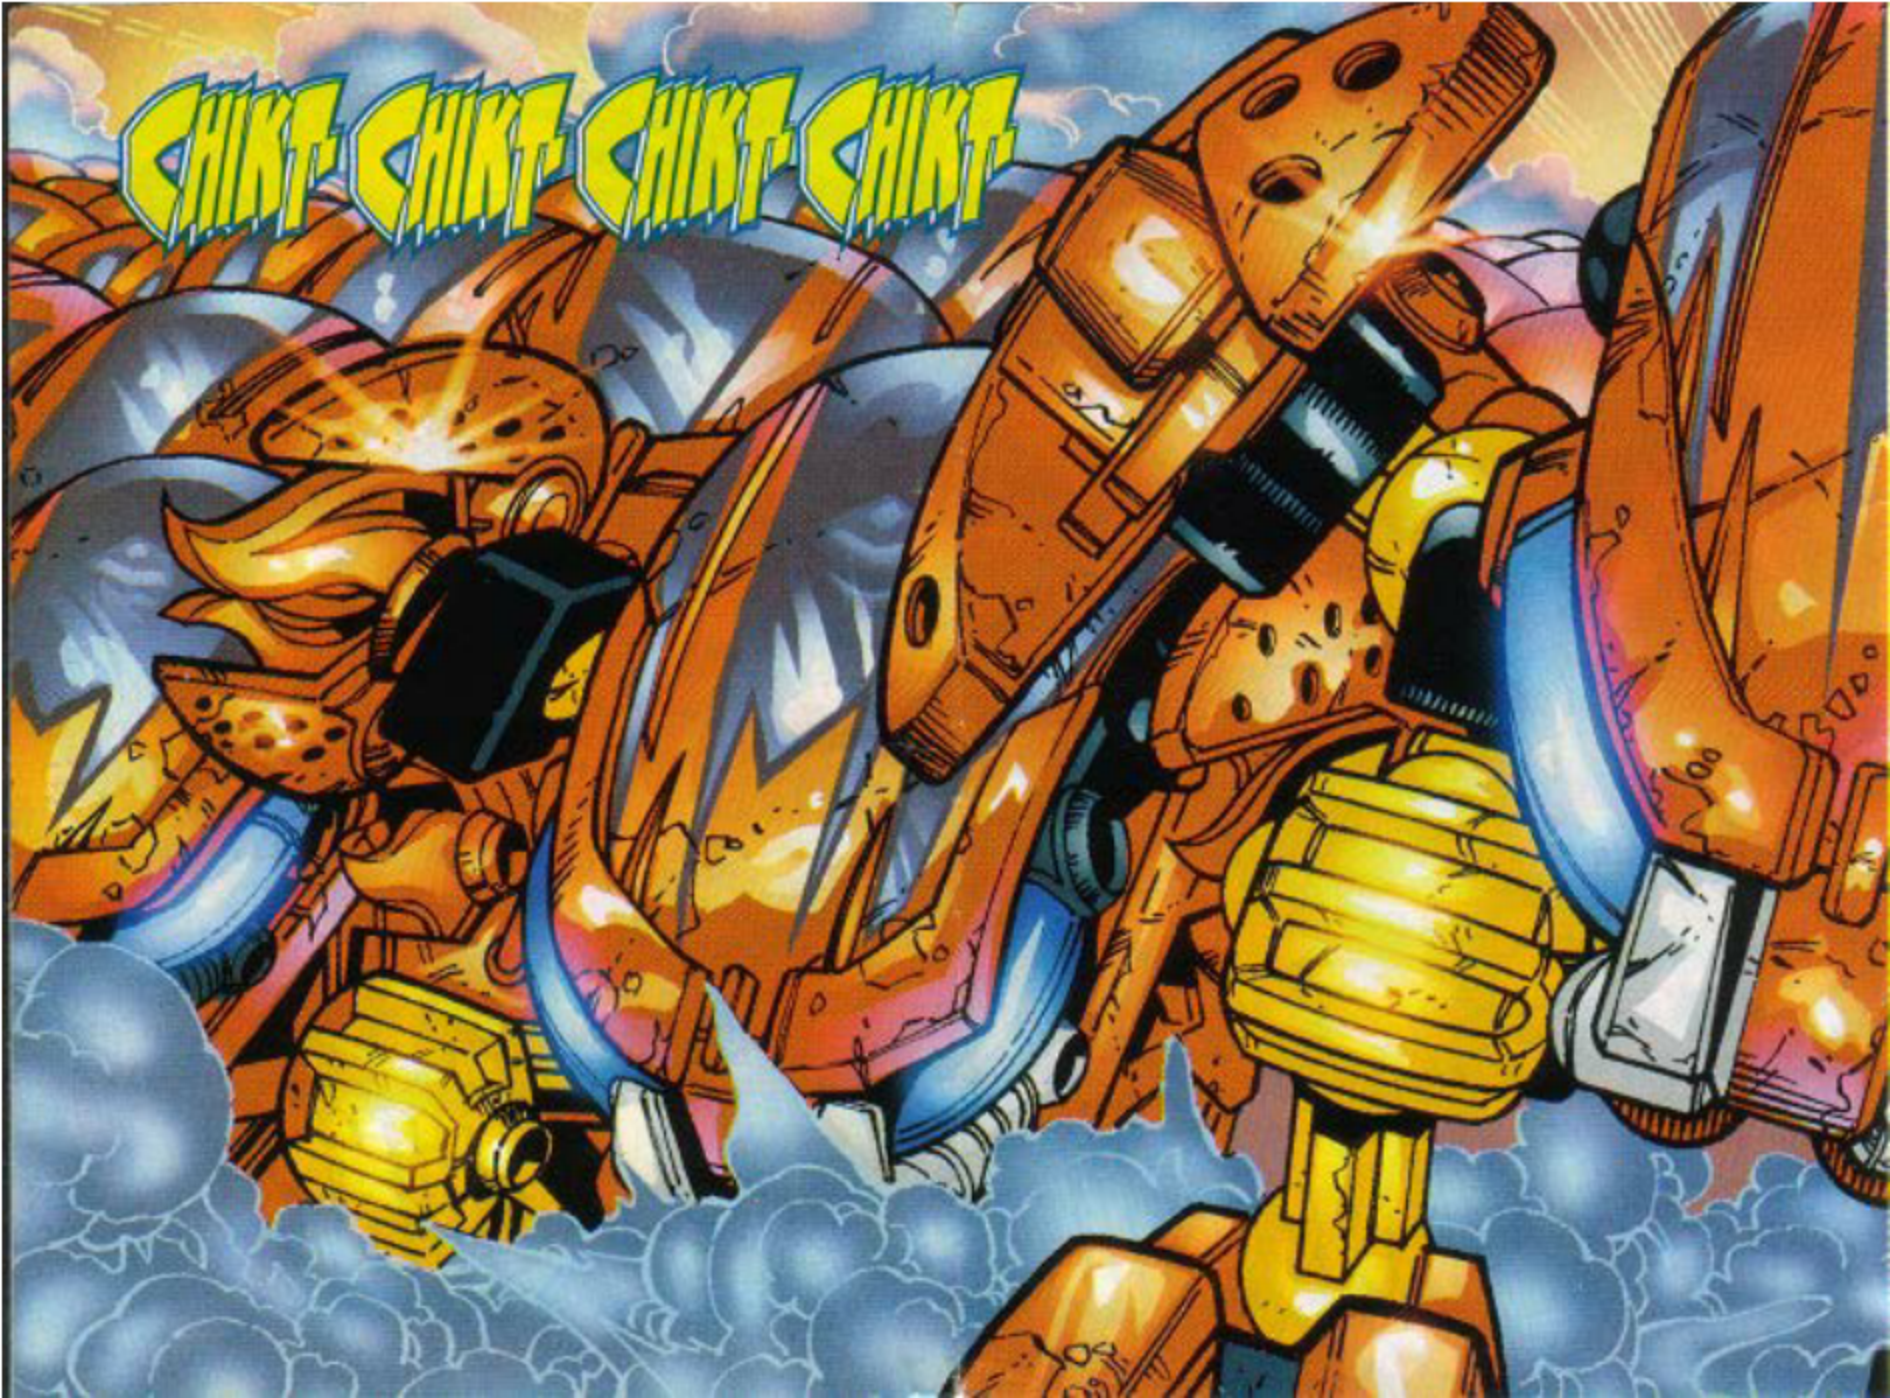

CHIKT-CHIKT-CHIKT-CHIKT