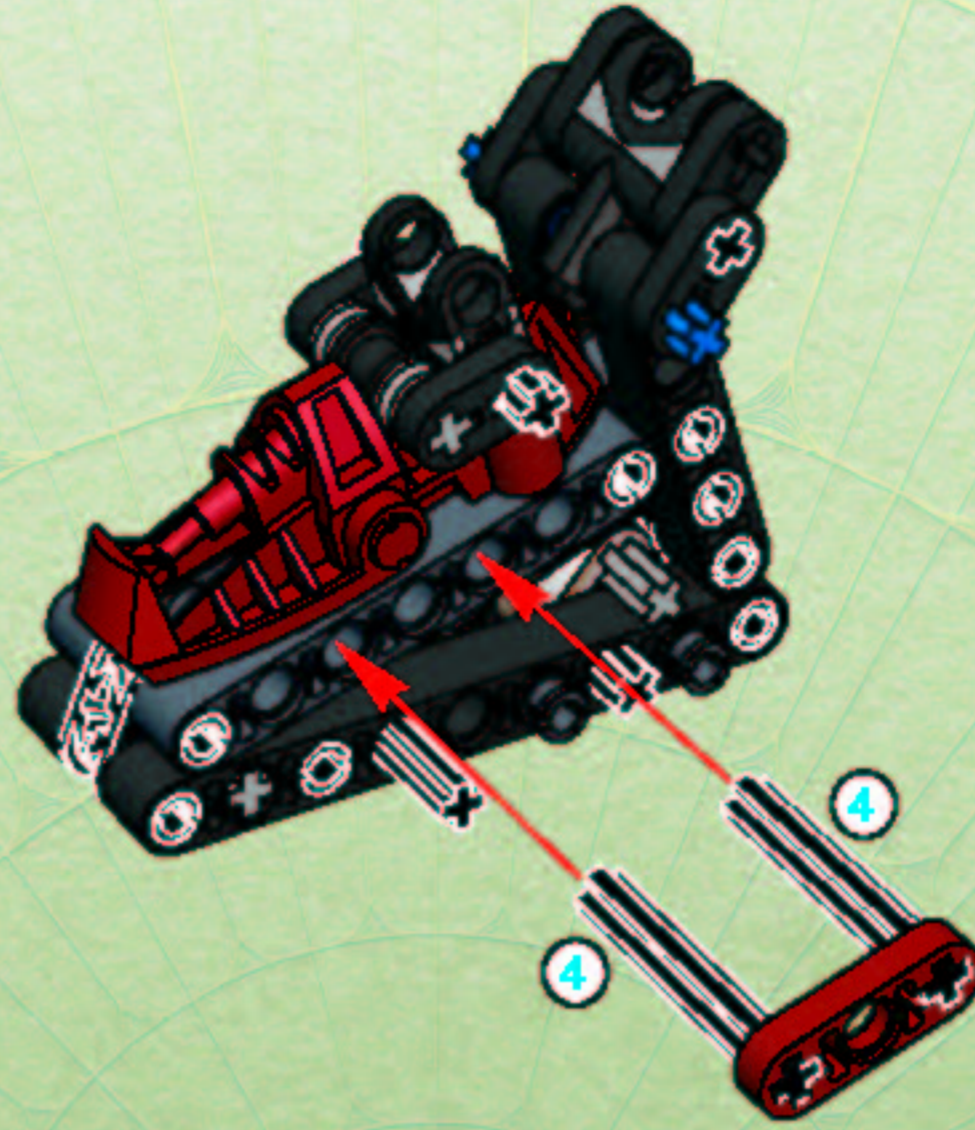

BIONICLE

www.bionicle.com

8-16

10203

SPECIAL 3 IN 1
VOPORAK

LEGO

www.bionicle.com

The screenshot shows the BIONICLE Official Web Site homepage. At the top, there is a navigation bar with the LEGO logo and icons for HOME, PRODUCTS, CLUB, SHOP, and LEGOLAND. A search bar is also present. Below this is a main banner for "The Great Rescue" featuring a large image of a Matoran character. To the left of the banner is a "The Story" section with text: "The Toa Metru have returned to Metru Nui to save the Matoran, who still lie sleeping in spheres beneath the Coliseum. But the city of legends has become a city of shadows, overrun by spider like creatures called Visorak. Captured by their new foes, the Toa Metru are transformed into half-hero, half-beast Toa". To the right of the banner is a "NEW DOWNLOADS" section with two small images. Below the banner are two green buttons: "Message Boards" and "Click here for the BIONICLE Decoder". At the bottom, there is a "FREE DOWNLOADS" button, a language selection menu, and a copyright notice: "© 2004 The LEGO Group. All rights reserved. Use of this site signifies your agreement to the terms of use."

15

16

17

18

19

20

21

22